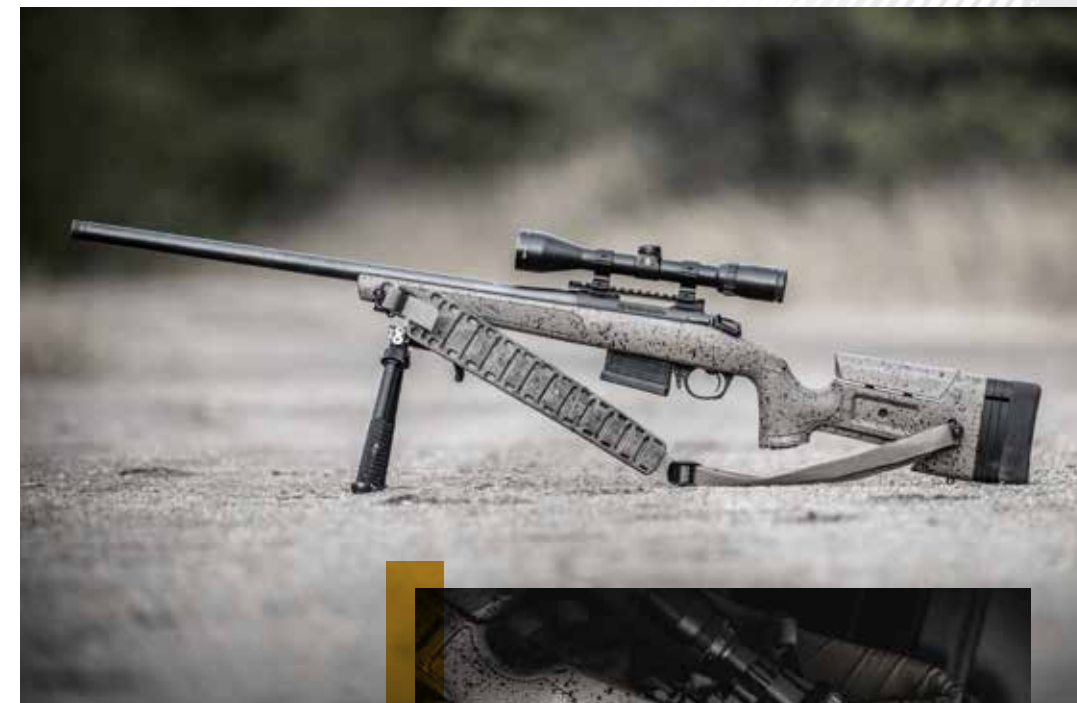

STOKE

WEIGHT starting at 2.5 kg (5.5 lbs)	RRP starting at 920 €	ACCURACY sub-MOA Guarantee

BARREL 4140 CrMo Steel 16.5"-20" Barrel Lengths	FINISH Graphite Black Cerakote®
STOCK Compact stock with 311 cm LOP Adjustable with LOP spacers	MAGAZINE AICS Style Detachable

CALIBERS

- .22-250 Rem
- .223 Rem
- .243 Win.
- 6.5 Creedmoor
- 6.5 PRC
- .300 Blackout
- .308 Win

HMR // HUNTING & MATCH RIFLE

WEIGHT starting at 4.4 kg (9.7 lbs)	RRP starting at 1.210 €	ACCURACY sub-MOA Guarantee

BARREL 4140 CrMo Steel 24"-26" Barrel Lengths	FINISH Graphite Black Cerakote®
STOCK Bergara HMR Molded with Mini-Chassis	MAGAZINE AICS Style Detachable

LEFT-HANDED MODELS AVAILABLE

CALIBERS

- .22-250 Rem
- 6.5 Creedmoor
- .308 Win
- .300 Win Mag