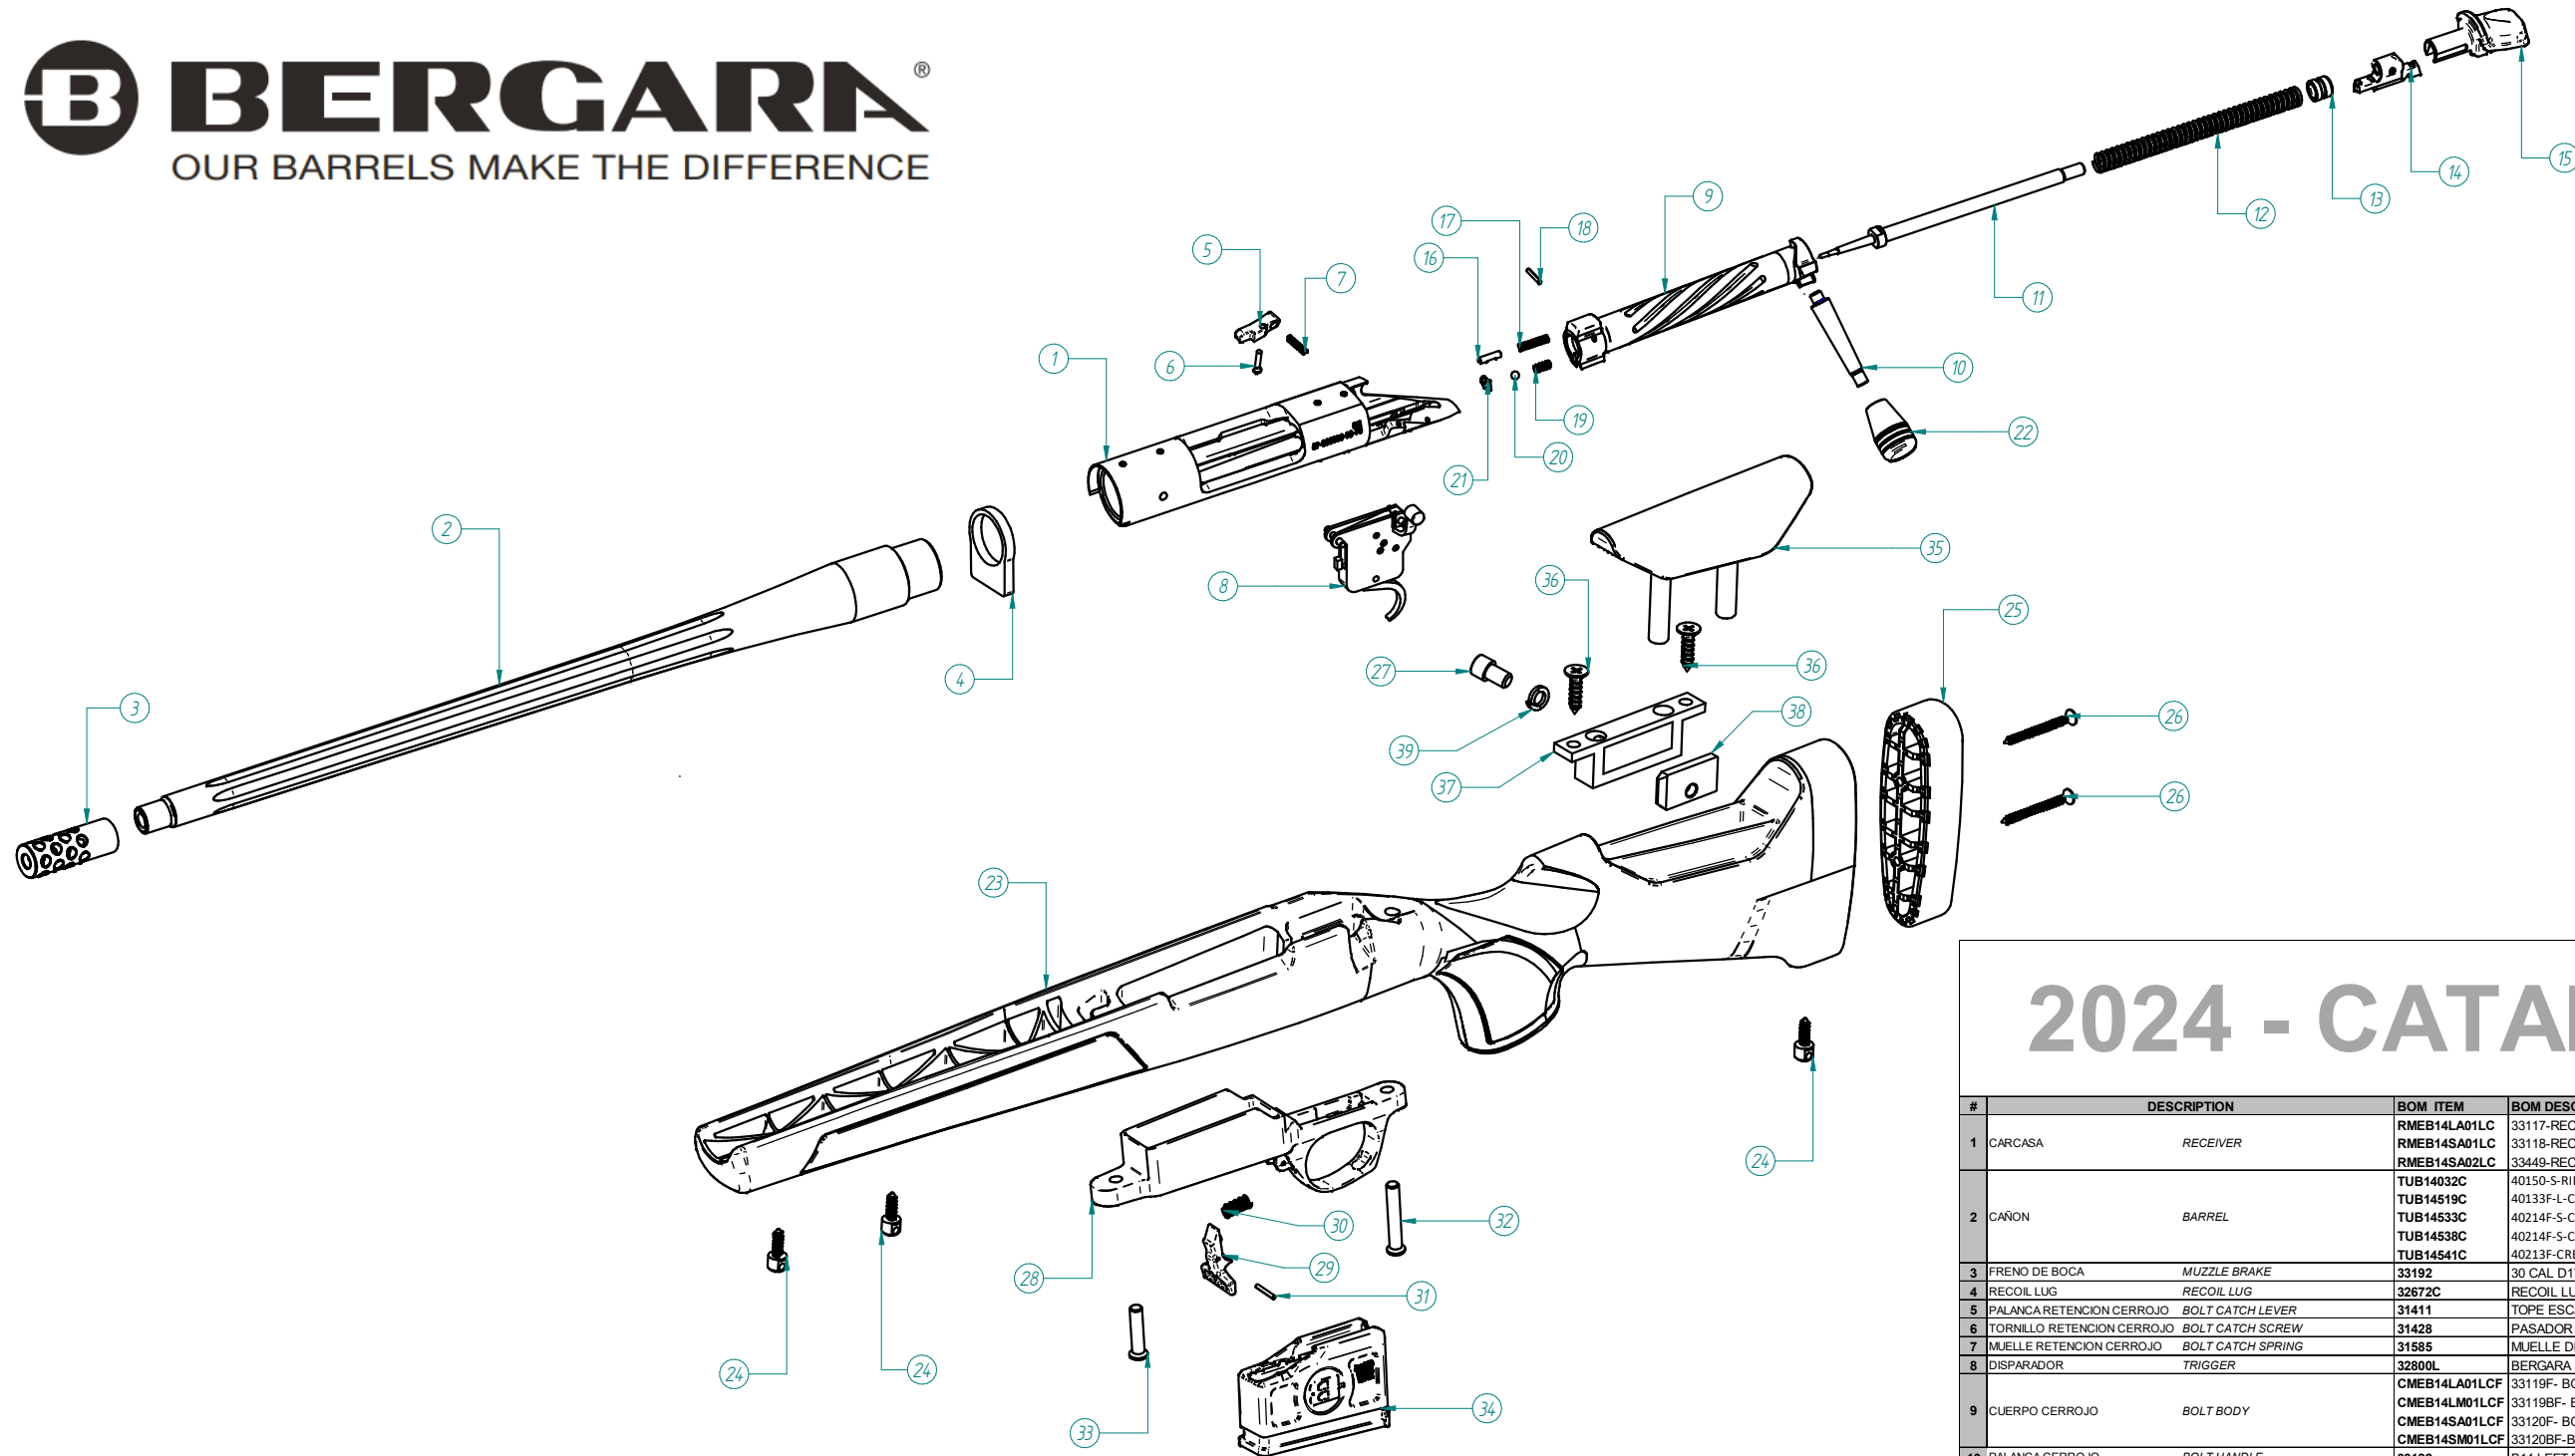

B14 LH WILDERNESS SIERRA