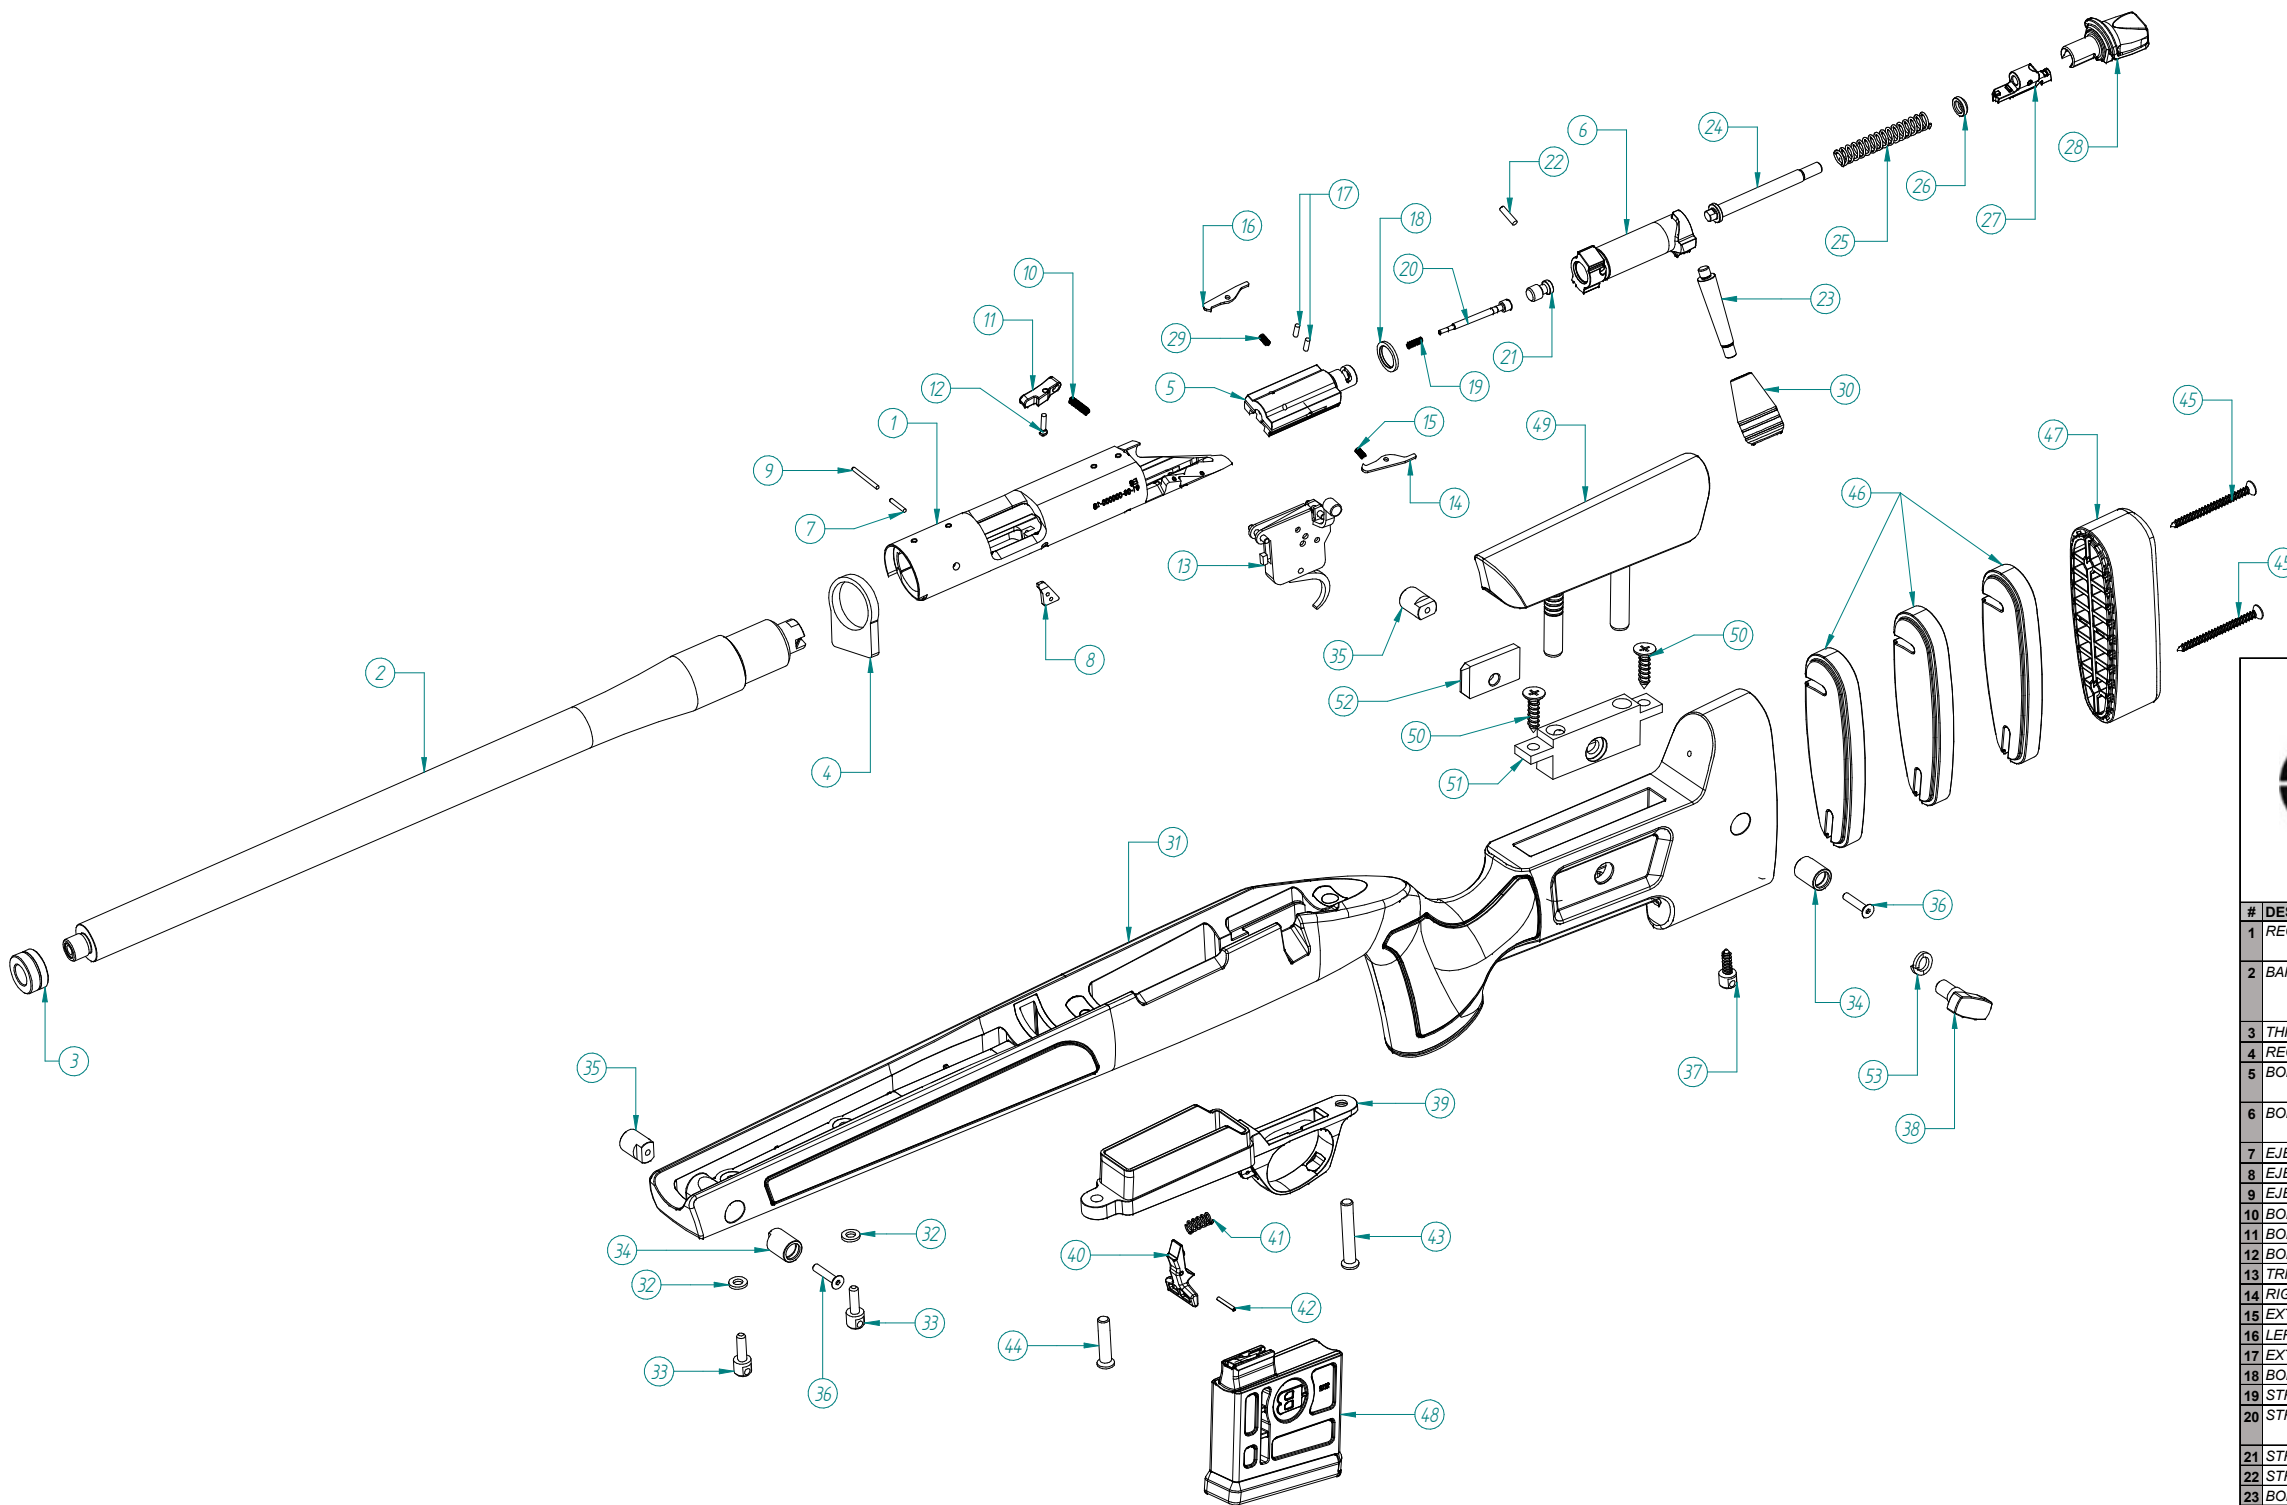

BERGARA			BOM DESCRIPTION				
			#	DESCRIPTION	BOM ITEM	BOM DESCRIPTION	
	1	RECEIVER	RMEB14R01LC	32960L-REC MEC B14R LH CAR	X	X	X
	2	BARREL	TUB14R001C	40148-B14R-D21.6-22LR-P1:16E6L18R1/2	X	X	X
			TUB14R002C	40222-B14R-D21.6-17HMRP1:9E6L20R1/2	X	X	X
			TUB14R005C	40222-B14R-D21.6-22WMRP1:16E6L20R1/2	X	X	X
	3	THREAD CAP	32733	THREAD CAP 1/2-28 UNEF Ø22 BLUED	X	X	X
	4	RECOIL LUG	32672C	RECOIL LUG	X	X	X
	5	BOLT HEAD	CMEB14R01LC	32961L-BOLT DELANTERO MEC B14R LH CAR	X	X	X
			CMEB14RM01LC	32961ML-BOLT DELANTERO MEC B14R LH CAR MAGNUM	X	X	X
	6	BOLT BODY	CMEB14R02LC	32962L-BOLT TRASERO MEC B14R LH CAR	X	X	X
			CMEB14RM02LC	32962ML-BOLT TRASERO MEC B14R LH CAR MAGNUM	X	X	X
	7	EJECTOR PIN BOTTOM	33000	PASADOR Ø2x14 DIN6325	X	X	X
	8	EJECTOR	32969	EJECTOR B14 TRAINER	X	X	X
	9	EJECTOR PIN TOP	33001	PASADOR Ø2x24 DIN6325	X	X	X
	10	BOLT CATCH SPRING	31585	MUELLE DE TOPE DE BOLT	X	X	X
	11	BOLT CATCH LEVER	31411	TOPE ESCAMOTEABLE B14	X	X	X
	12	BOLT CATCH SCREW	31428	PASADOR TOPE	X	X	X
	13	TRIGGER	32800L	BERGARA TRIGGER - LEFT HANDED	X	X	X
	14	RIGHT EXTRACTOR	32971	EXTRACTOR PRIMARIO	X	X	X
	15	EXTRACTOR SPRING	32974B	MUELLE EXTRACTOR	X	X	X
	16	LEFT EXTRACTOR	32972	EXTRACTOR SECUNDARIO	X	X	X
	17	EXTRACTOR PIN	32980C	PASADOR Ø2,5x6 DIN7343	X	X	X
	18	BOLT HEAD SPACER	32988C	ARANDELA DE AJUSTE 1.6	X	X	X
	19	STRIKER SPRING	32968	MUELLE PERCUTOR DELANTERO	X	X	X
	20	STRIKER	32967	PERCUTOR DELANTERO	X	X	X
			32967M	PERCUTOR DELANTERO MAGNUM	X	X	X
	21	STRIKER CUP	32970	PERCUTOR CENTRAL	X	X	X
	22	STRIKER RETAIN PIN	32982B	PASADOR Ø3x12 DIN7343	X	X	X
	24	FIRING PIN	32965	B14 LEFT PALANCA	X	X	X
			32965M	PERCUTOR TRASERO	X	X	X
			32966B	PERCUTOR TRASERO MAGNUM	X	X	X
	25	FIRING PIN SPRING	32966B	MUELLE PERCUTOR TRASERO	X	X	X
			32966M	MUELLE PERCUTOR TRASERO MAGNUM	X	X	X
	26	FIRING SPRING CUP	32964	CORREDERA B14 TRAINER	X	X	X
	27	COCKING PIECE	33121D	B14 LEFT COCKING PIECE	X	X	X
	28	BOLT SHROUD	32963B	CAPUCHON B14 TRAINER	X	X	X
			32963M	CAPUCHON B14R MAGNUM	X	X	X
	29	RIGHT EXTRACTOR SPRING	33018	MUELLE BLOQUEO PALANCA	X	X	X
	30	BOLT KNOB	32506	KNOB	X	X	X
	31	STOCK	33107S	HMR SHORT LEFT-HAND STOCK (H-227 TAC GREY+ BLACK)	X	X	X
	32	PLASTIC WASHER	32576	ARANDELA DE NYLON NEGRO 5,3	X	X	X
	33	FRONT SLING SWIVEL	32497	SWIVEL STUD - UN	X	X	X
	34	RIGHT SLING SWIVEL	32475	FLUSH CUP - THREADED	X	X	X
	35	LEFT SLING SWIVEL	32474	FLUSH CUP - RIVETED	X	X	X
	36	SLING SWIVEL SCREW	32476	FLUSH CUP SCREW - FRONT	X	X	X
	37	REAR SLING SWIVEL	29116	BACK SCREW	X	X	X
	38	CHECK PIECE REGULATION SCREW	32484	KNOB FOR CHEEK PIECE	X	X	X
	39	TRIGGER GUARD	32493	TRIGGER GUARD	X	X	X
	40	LEVER	32494	LEVER	X	X	X
	41	LEVER SPRING	32496	SPRING FOR MAGAZINE LEVER	X	X	X
	42	LEVER PIN	29957	PASADOR ESPIRAL DE 2 x 14 DIN 7343	X	X	X
	43	STOCK REAR SCREW	31422	TORNILLO ALLEN TRASERO CL12	X	X	X
	44	STOCK FRONT SCREW	31422B	TORNILLO ALLEN DELANTERO CL12	X	X	X
	45	RECOIL PAD SCREW	32489	SCREW FOR RECOIL PAD	X	X	X
	46	RECOIL PAD SPACER	32490	SPACER FOR RECOIL PAD	X	X	X
	47	RECOIL PAD	33339	RECOIL PAD	X	X	X
	48	MAGAZINE	32986	CARGADOR B14-22	X	X	X
			32986M	CARGADOR B14-22 MAG	X	X	X
	49	CHECK PIECE	32465S	CHEEK PIECE - KNOB (H227 TACTICAL GREY + BLACK)	X	X	X
	50	SUPPORT SCREW	32469	SCREW FOR CHECK PIECE GUIDE	X	X	X
	51	SUPPORT FOR THE GUIDE	32510	FRONT BASE	X	X	X
	52	CHECK PIECE REGULATION NUT	32524	NUT	X	X	X
	53	FIXING WASHER	33130	ARANDELA DE PRESION 8 DIN 7980 (GROWER)	X	X	X