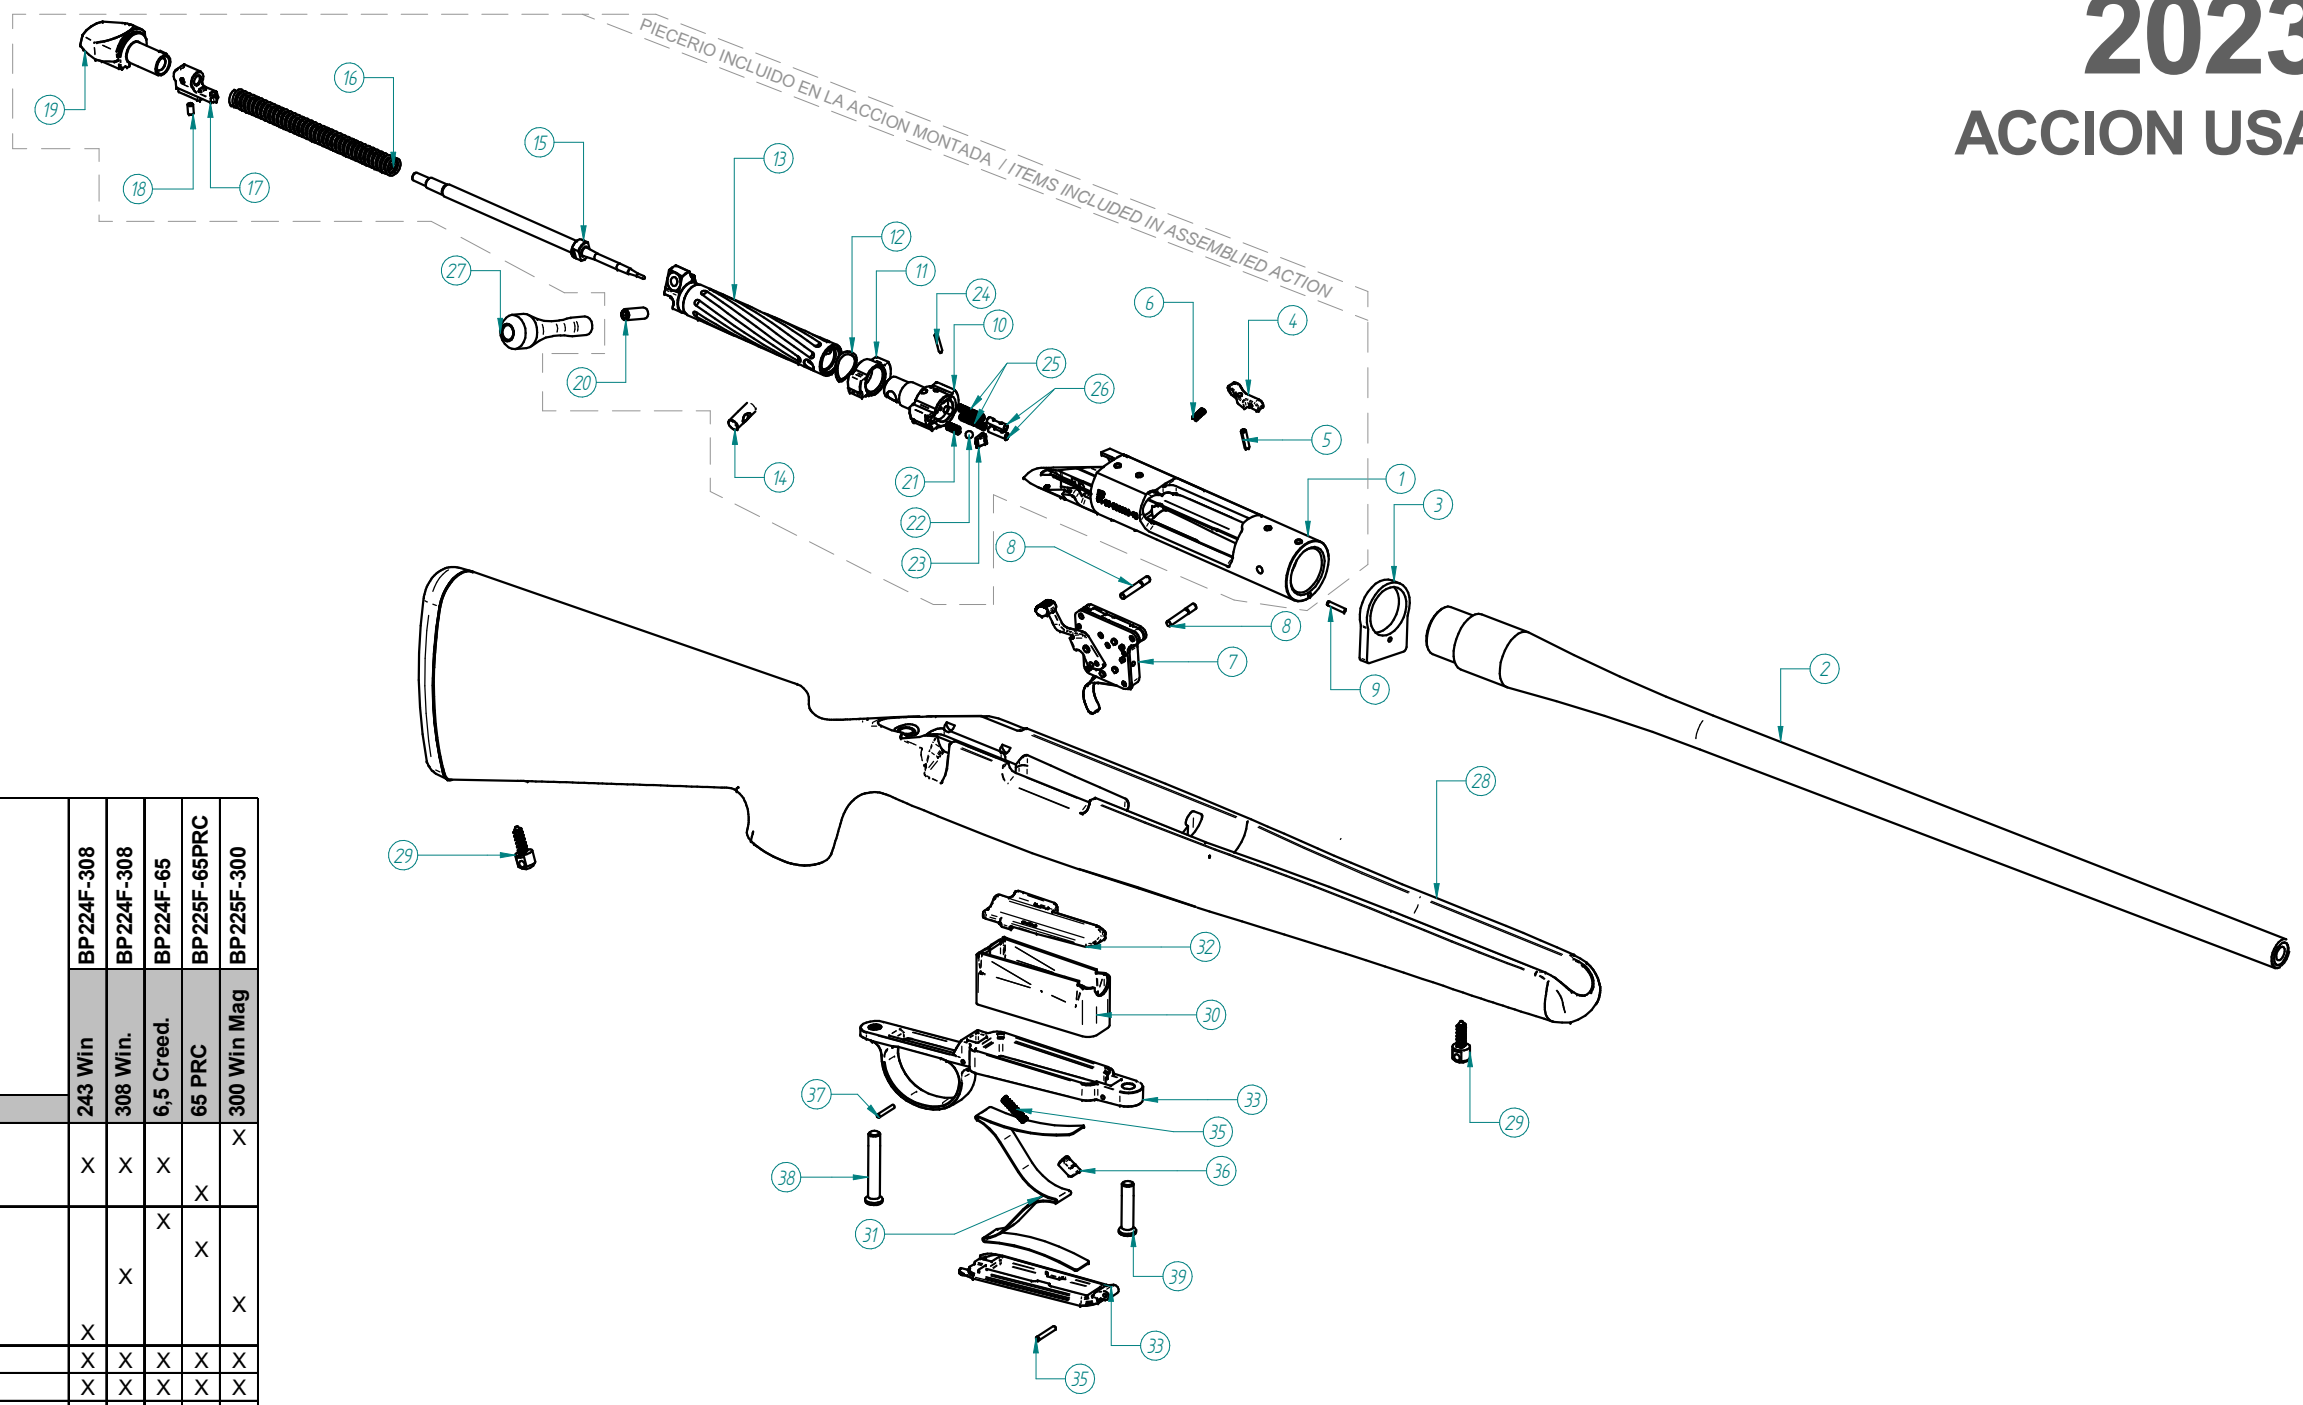

PREMIER MOUNTAIN 2.0

		* CERAKOTE: BARREL ACTION // ** CERAKOTE BOLT HANDLE					
		BP224F-308	BP224F-308	BP224F-65	BP225F-65PRC	BP225F-300	
#	BOM ITEM	BOM DESCRIPTION	243 Win	308 Win.	6,5 Creed.	65 PRC	300 Win Mag
1	PPLA2.2	BERGARA PREMIER LA					X
	PPSA3.0	BERGARA PREMIER SA	X	X	X		
	PPSA2.2PRC	BERGARA PREMIER SA PRC				X	
2	TUBPM101S	40247-S-MOUNT_13,4_6,5CRP1:8E6L22R5/8US			X		
	TUBPM103S	40240-S-MOUNTAIN_13,4_65PRC_P1:8E6L24				X	
	TUBPM104S	40247-S-MOUNTAIN_13,4_308Win_P1:10E6L22		X			
	TUBPM107S	40240-LM-MOUNTAIN_13,4_300WM_P1:10E6L24					X
	TUBPM109S	40247-S-MOUNTAIN_13,4_13,4_243WinP1:10E6L22	X				
3	33281C	PREMIER RECOIL LUG	X	X	X	X	X
7	33198	R70-SBS-14-TNC TRIGGERTECH CURVED PRIMARY	X	X	X	X	X
8	06022065	MSC TRIGGER PIN	X	X	X	X	X
9	03835899	MSC RECOIL LUG PIN	X	X	X	X	X
27	STNDBLTHNDL	TACTICAL BOLT HANDLE	X	X	X	X	X
28	BPR-MNT-LA	MOUNTAIN RIFLE LA STOCK					X
	BPR-MNT-SA	CULATA MADERA B14 LARGO (TIMBER)	X	X	X	X	
29	29116	BACK SCREW	X	X	X	X	X
30	31431	CAJA CORTA	X	X	X		
	33178	CAJERA FLOOR PLATE 6,5 PRC				X	
	32113U	CAJA ULTRA					X
31	31444C	MUELLE MAGAZINE CREEDMOOR			X		
	31444S	MUELLE CAJERA	X	X			X
	32933S	MUELLE MAGAZINE				X	
32	31427	SEGUIDOR CORTO	X	X	X		
	32115	SEGUIDOR LARGO					X
	33180	SEGUIDOR 6,5 PRC				X	
33	32216	B14 SHORT SUPPORT	X	X	X		
	32216L	B14 LONG SUPPORT					X
	32216P	B14 SHORT 6,5 PRC SUPPORT				X	
34	32218	B14 SHORT CAP	X	X	X	X	
	32218L	B14 LONG CAP					X
35	32219	MUELLE FLOOR PLATE	X	X	X	X	X
36	32217	PALANCA B14	X	X	X	X	X
37	32132B	PASADOR Ø2x14 DIN 7	X	X	X	X	X
38	31422	TORNILLO ALLEN TRASERO CL12	X	X	X	X	X
39	31422B	TORNILLO ALLEN DELANTERO CL12	X	X	X	X	X
*	H227	CERAKOTE H-227 TACTICAL GREY	X	X	X	X	X
**	H146	CERAKOTE H-146 GRAPHITE BLACK (Y958321)	X	X	X	X	X