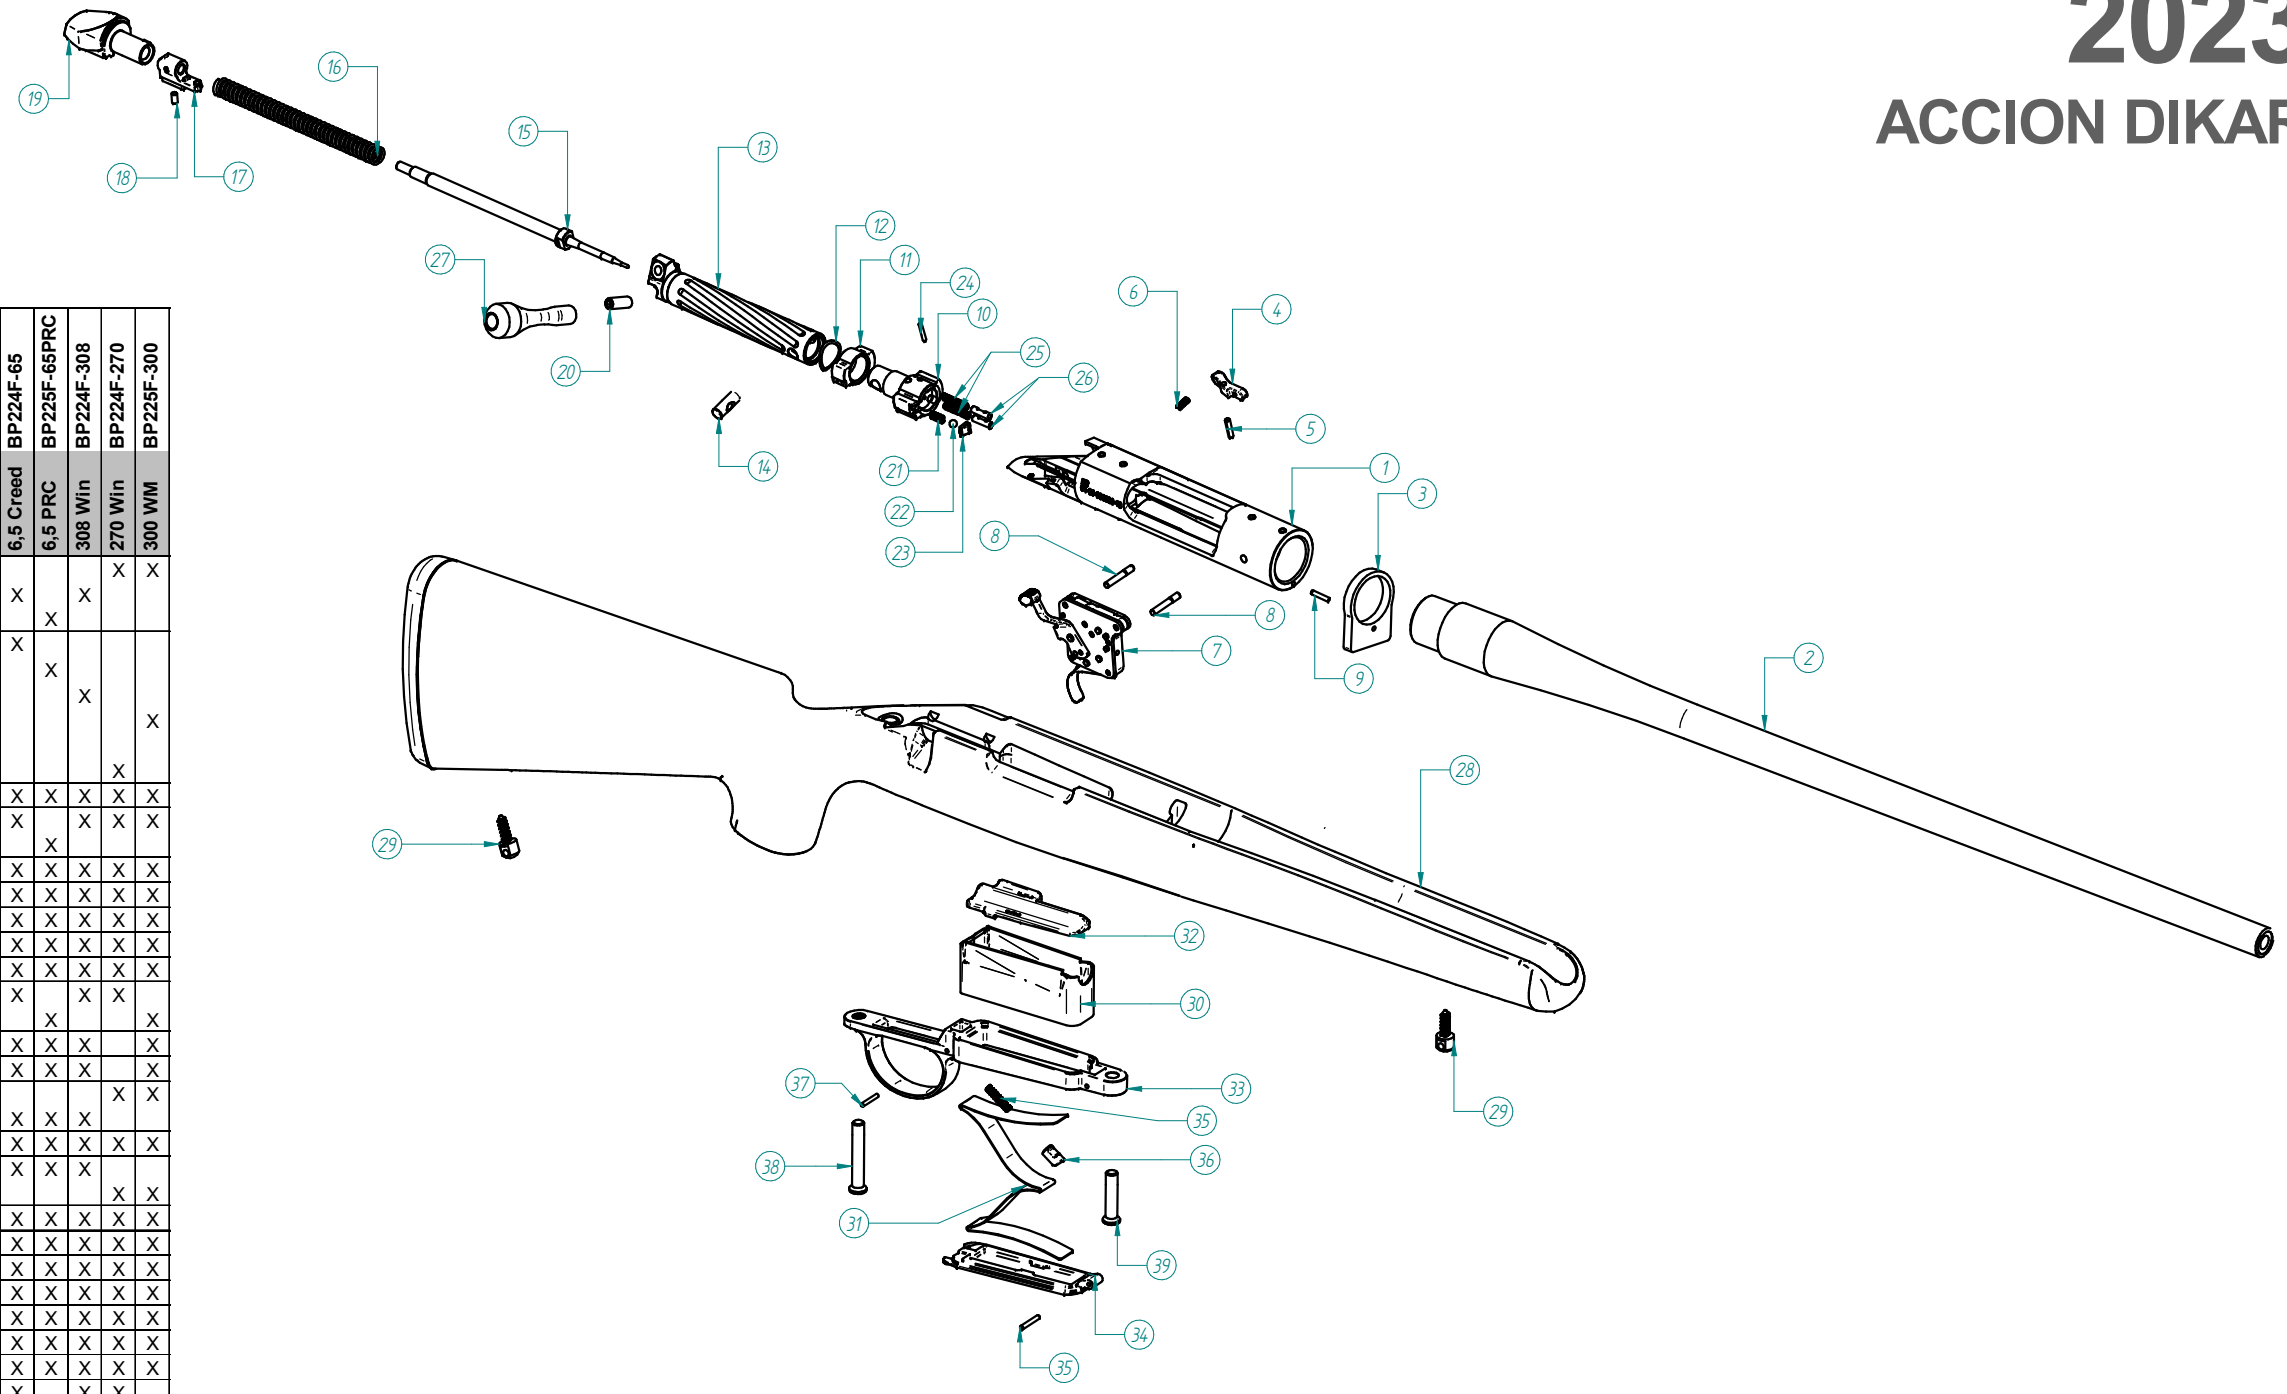

		* CERAKOTE: BARREL ACTION // ** CERAKOTE BOLT HANDLE					
		BP224F-243	BP224F-65	BP225F-65PRC	BP224F-308	BP224F-270	BP225F-300
BOM ITEM	DESCRIPTION	243 Win	6.5 Creed	6.5 PRC	308 Win	270 Win	300 WM
1	RMEPMLA01RS 33264L-REC MEC PREMIER LONG RH INOX RMEPMSA01RS 33264-REC MEC PREMIER SHORT RH INOX RMEPMSA02RS 33264R-REC MEC PREMIER SHORT PRC RH INOX	X	X	X	X	X	X
2	TUBPM101S 40247-S-MOUNTAIN_13,4_13,4_6,5CRP1:8E6L22 TUBPM103S 40240-S-MOUNTAIN_13,4_65PRC_P1:8E6L24 TUBPM104S 40247-S-MOUNTAIN_13,4_308Win_P1:10E6L22 TUBPM107S 40240-LM-MOUNTAIN_13,4_300WM_P1:10E6L24 TUBPM109S 40247-S-MOUNTAIN_13,4_13,4_243WinP1:10E6L22 TUBPM110S 40247-L-MOUNTAIN_13,4_270Win_P1:10E6L22	X	X	X	X	X	X
3	33281C PREMIER RECOIL LUG	X	X	X	X	X	X
4	33268 PREMIER BOLT STOP 33268P PREMIER PRC BOLT STOP	X	X	X	X	X	X
5	33279 PASADOR Ø2.5x12 DIN7343	X	X	X	X	X	X
6	33280 PREMIER BOLT STOP SPRING	X	X	X	X	X	X
7	33198 R70-SBS-14-TNC TRIGGERTECH CURVED PRIMARY	X	X	X	X	X	X
8	33278 PREMIER PIN 33276 PREMIER RECOIL LUG PIN	X	X	X	X	X	X
10	CMEPM01RC 33266-BOLT HEAD STANDAR MEC PREMIER RH CAR CMEPMM01RC 33266M-BOLT HEAD MAGNUM MEC PREMIER RH CAR	X	X	X	X	X	X
11	33272 PREMIER GAS SHIELD	X	X	X	X	X	X
12	33271 PREMIER GAS SHIELD WASHER	X	X	X	X	X	X
13	CMEPML01RSF 33265L-BOLT BODY LONG MEC PREMIER RH INOX FLUTES CMEPMS01RSF 33265-BOLT BODY SHORT MEC PREMIER RH INOX FLUTES	X	X	X	X	X	X
14	33273 PREMIER BOLT CROSS PIN	X	X	X	X	X	X
15	33267 PREMIER SHORT FIRING PIN 33267L PREMIER LONG FIRING PIN	X	X	X	X	X	X
16	32993 MUELLE PERCUTOR B14	X	X	X	X	X	X
17	33269S PREMIER INOX COCKING PIECE	X	X	X	X	X	X
18	33277 VARILLA ROSCADA M3x6 DIN913	X	X	X	X	X	X
19	33270 PREMIER BOLT SHROUD	X	X	X	X	X	X
20	33275 VARILLA ROSCADA M6x16 DIN913 - CALIDAD 12.9	X	X	X	X	X	X
21	32197 EXTRACTOR SPRING	X	X	X	X	X	X
22	32196 BOLA	X	X	X	X	X	X
23	33152 STANDARD HIP EXTRACTOR 33152B MAGNUM HIP EXTRACTOR	X	X	X	X	X	X
24	31587 PASADOR ESPIRAL DE 2 x 12 DIN 7343	X	X	X	X	X	X
25	31451 EJECTOR SPRING	X	X	X	X	X	X
26	31450 EJECTOR PIN	X	X	X	X	X	X
27	33274 PREMIER BOLT HANDLE - M6	X	X	X	X	X	X
28	BPR-MNT-LA MOUNTAIN RIFLE LA STOCK BPR-MNT-SA MOUNTAIN RIFLE SA STOCK	X	X	X	X	X	X
29	29116 BACK SCREW	X	X	X	X	X	X
30	31431 CAJA CORTA 33178 CAJERA FLOOR PLATE 6,5 PRC 32113 CAJA LARGA 32113U CAJA ULTRA	X	X	X	X	X	X
31	31444C MUELLE MAGAZINE CREEDMOOR 31444S MUELLE CAJERA 32933S MUELLE MAGAZINE	X	X	X	X	X	X
32	31427 SEGUIDOR CORTO 32115 SEGUIDOR LARGO 33180 SEGUIDOR 6.5 PRC	X	X	X	X	X	X
33	32216 B14 SHORT SUPPORT 32216L B14 LONG SUPPORT 32216P B14 SHORT 6.5 PRC SUPPORT	X	X	X	X	X	X
34	32218 B14 SHORT CAP 32218L B14 LONG CAP	X	X	X	X	X	X
35	32219 MUELLE FLOOR PLATE	X	X	X	X	X	X
36	32217 PALANCA B14	X	X	X	X	X	X
37	32132B PASADOR Ø2x14 DIN 7	X	X	X	X	X	X
38	31422 TORNILLO ALLEN TRASERO CL12	X	X	X	X	X	X
39	31422B TORNILLO ALLEN DELANTERO CL12	X	X	X	X	X	X
*	H227 CERAKOTE H-227 TACTICAL GREY	X	X	X	X	X	X
**	H146 CERAKOTE H-146 GRAPHITE BLACK (Y958321)	X	X	X	X	X	X