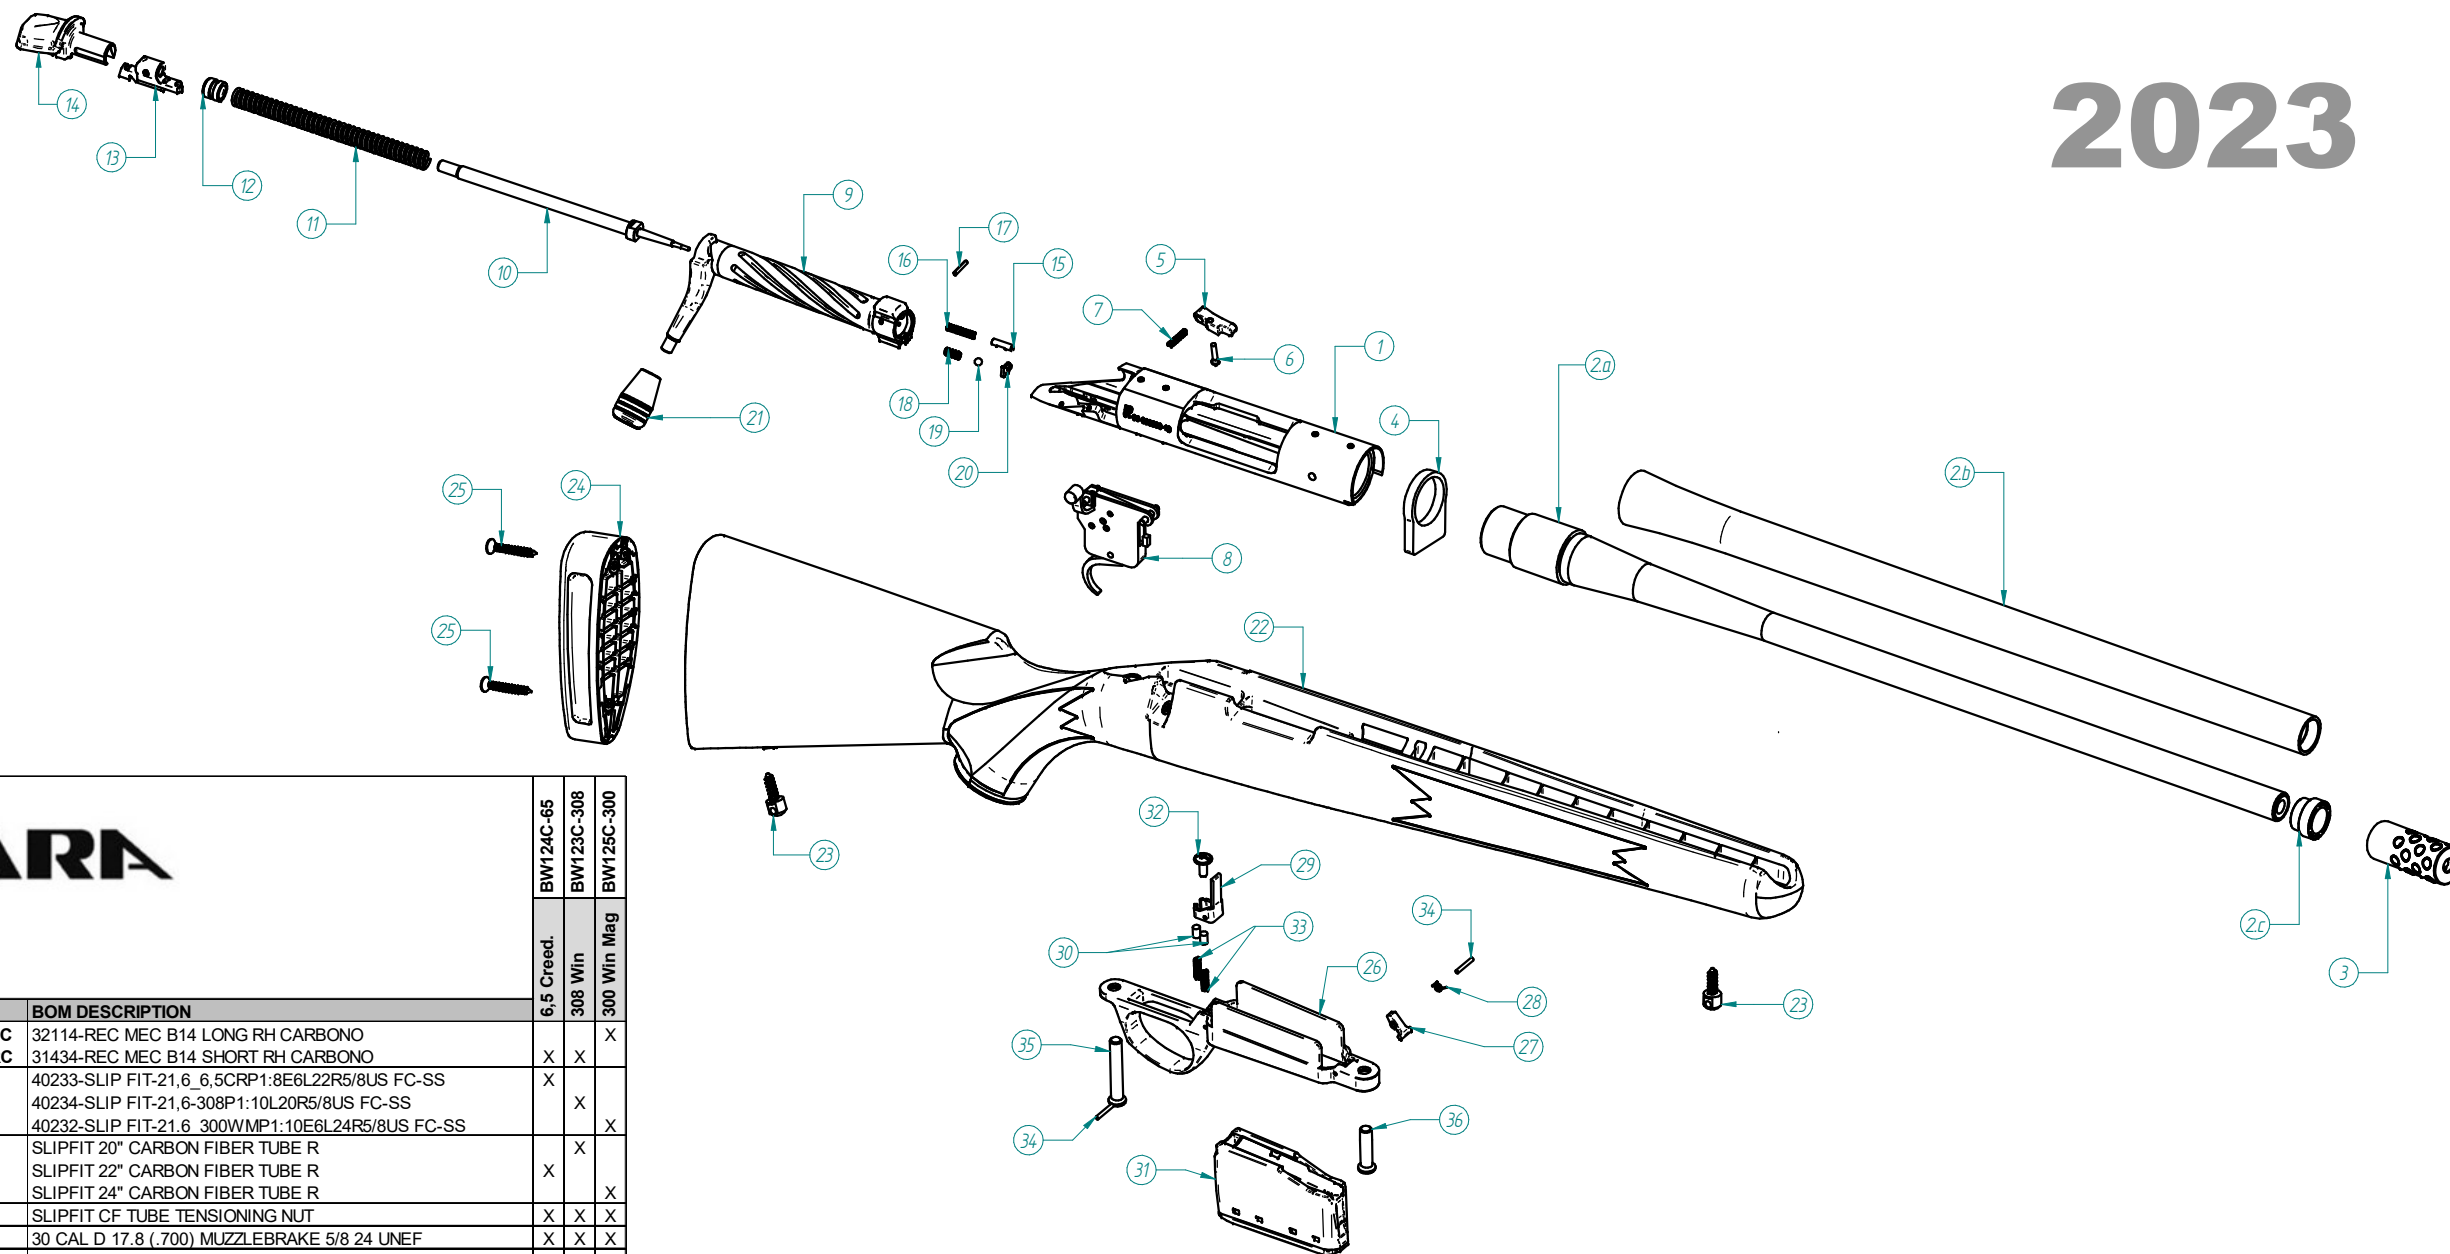

2023

BERGARA

BW124C-65
BW123C-308
BW125C-300

6.5 Creed.
308 Win
300 Win Mag