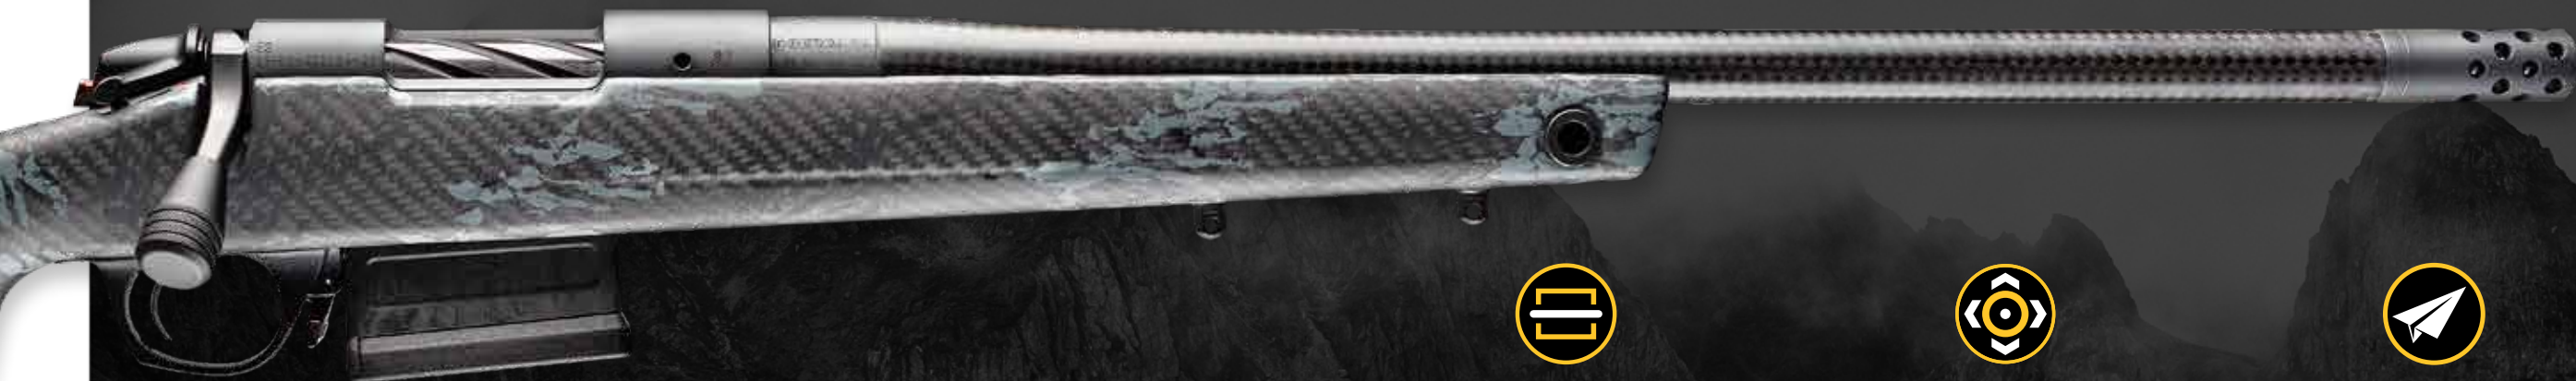

STRAIGHTNESS

We solved the twisting and inconsistency problems of filament wound carbon barrels by optimizing the weave alignment with the barrel.

STIFFNESS

Conductive, unidirectional plies of high modulus carbon result in consistent stiffness as the barrel heats, reducing variation between shots.

LIGHTWEIGHT

Reduced barrel weight without suffering impact migration problems of traditional light profile barrels.

CURE Carbon Barrels contain a center wrap carbon weave that is designed to align directionally true to the center of the barrel's bore.

Utilizing Bergara's patented ColdBore Technology, CURE Barrels weave continuous stainless-steel strands into the carbon fiber to conduct heat away from the chamber and down the barrel efficiently and consistently.

CURE Barrels bring new levels of accuracy and performance to ultralight precision rifles.