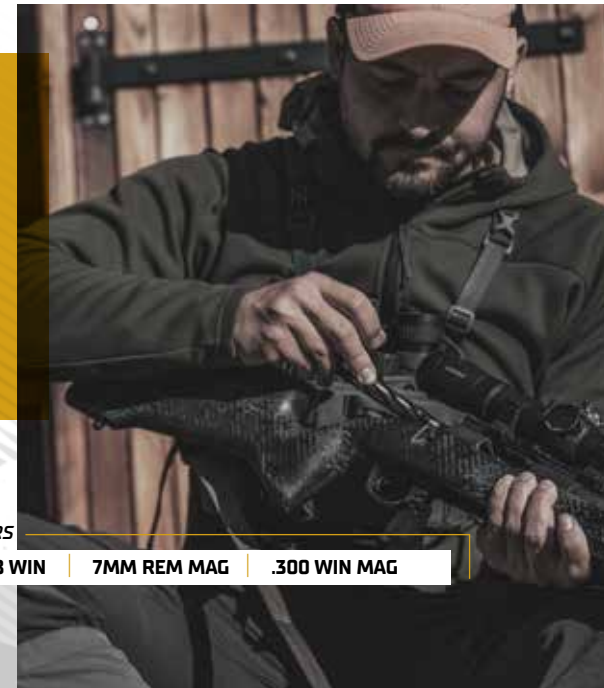

CALIBERS

.243 WIN | 6.5 CREEDMOOR | 6.5 PRC | .308 WIN | 7MM REM MAG | .300 WIN MAG