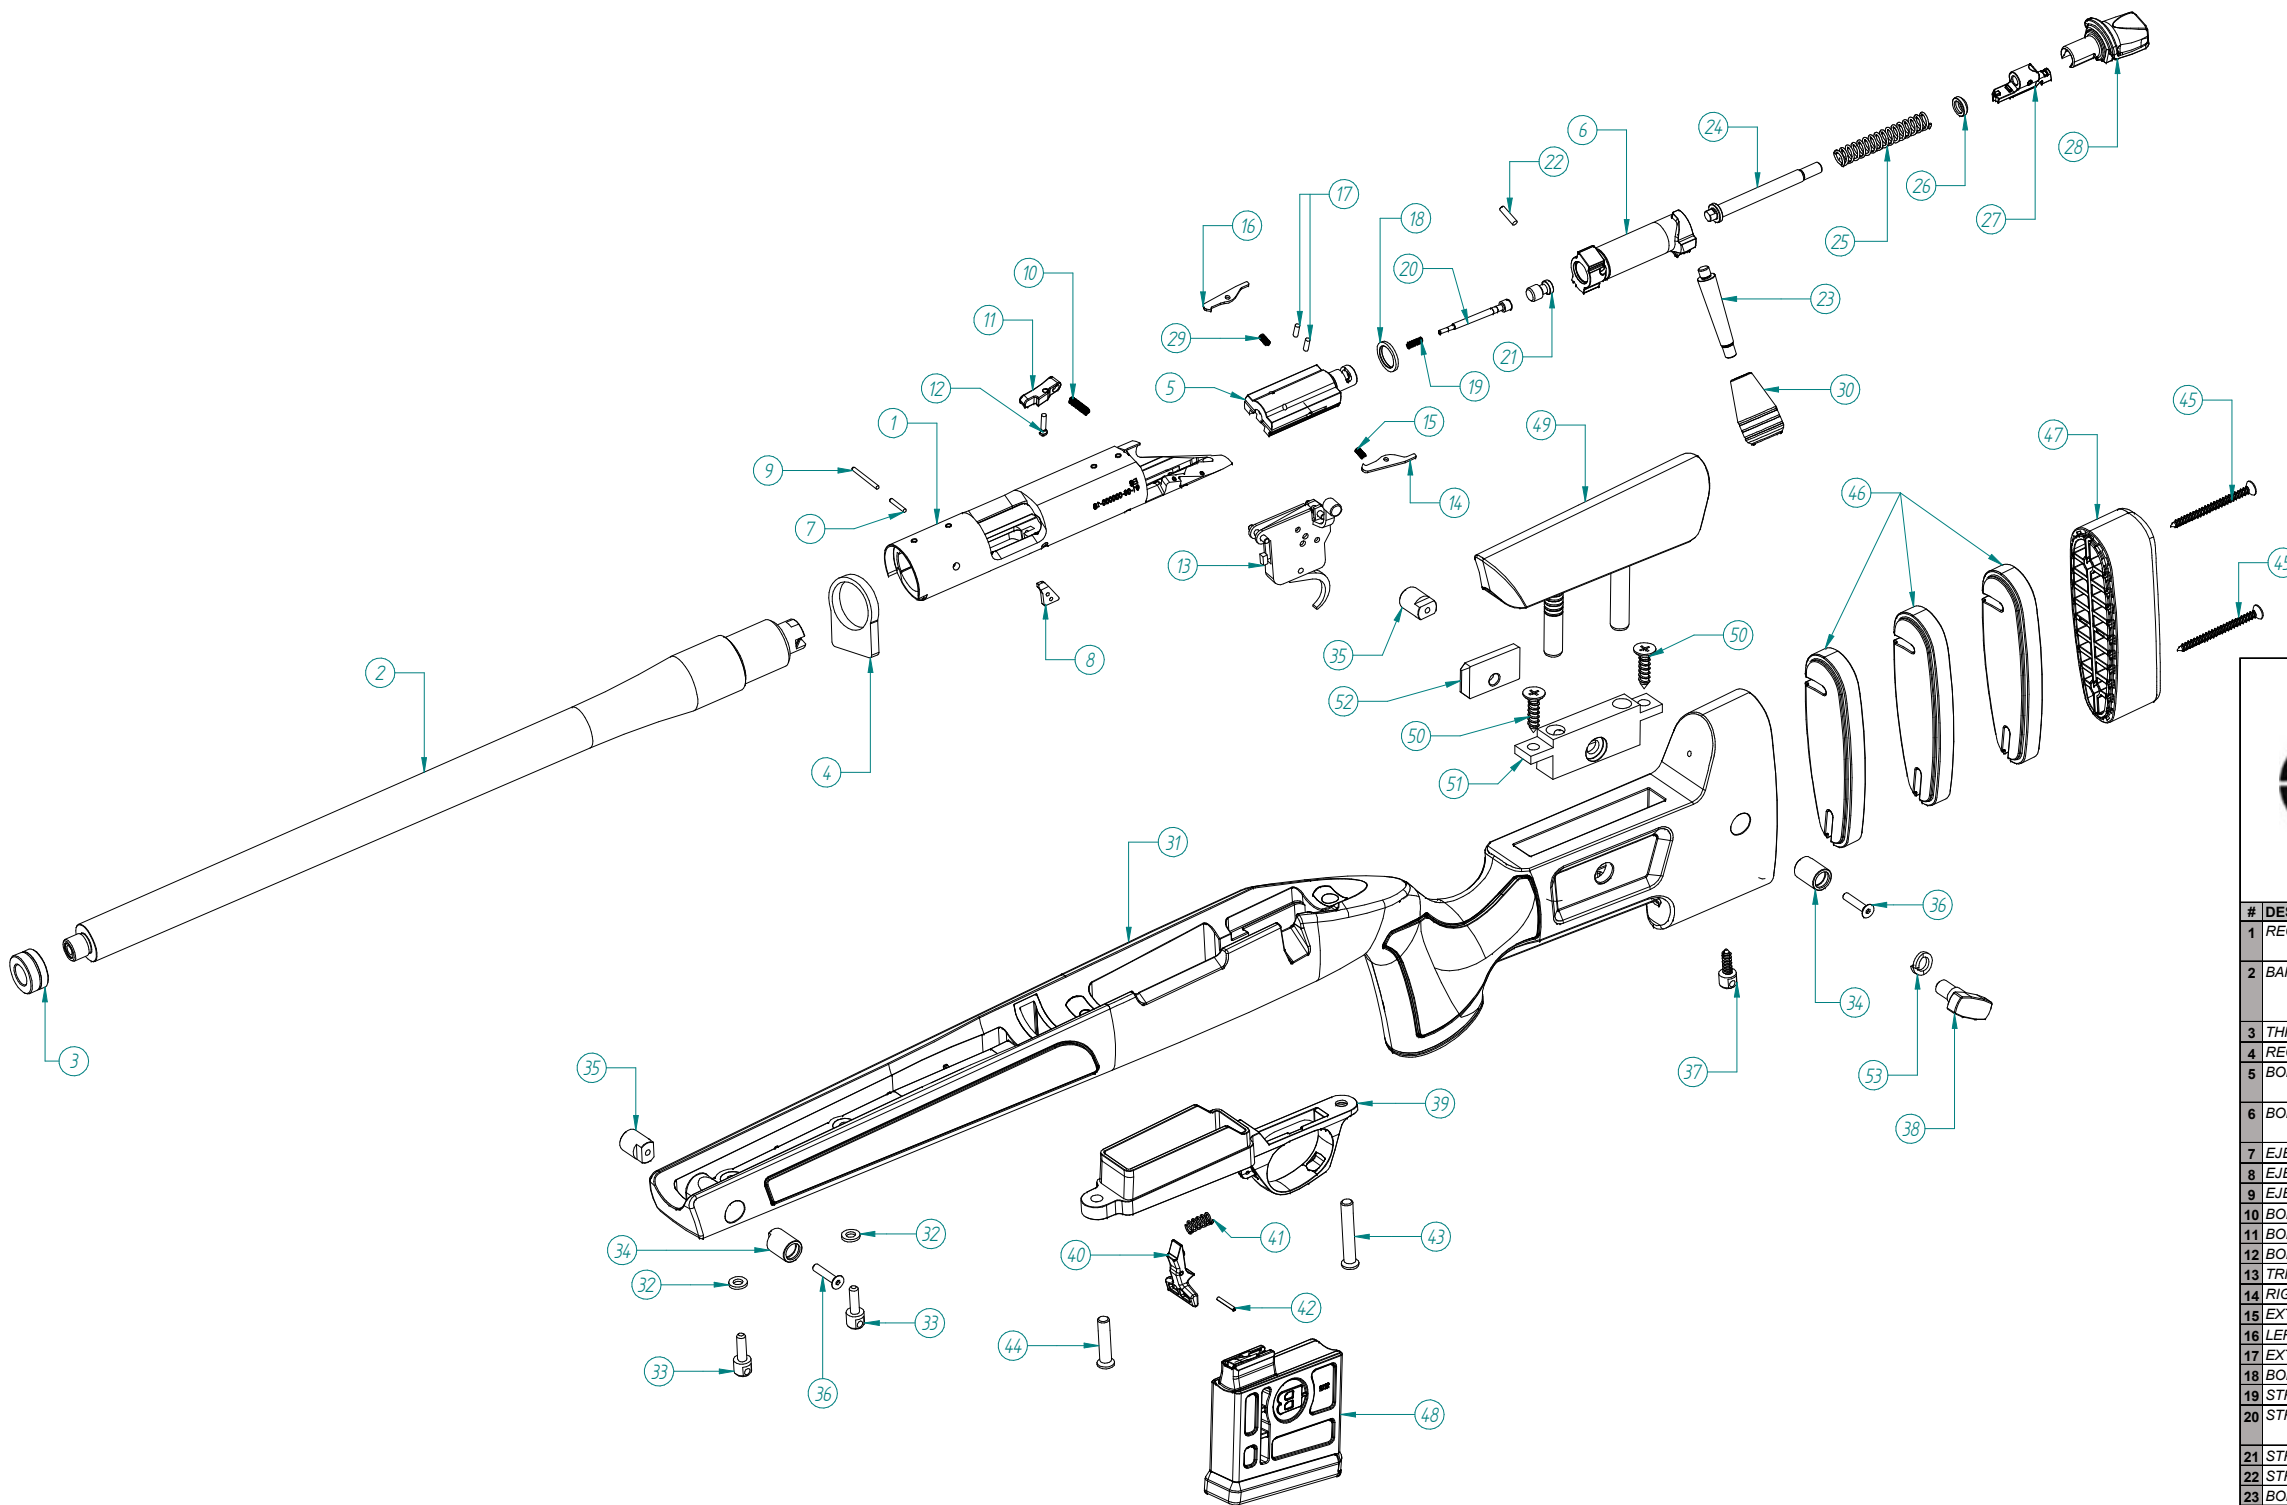

BERGARA			BOM DESCRIPTION					
			#	DESCRIPTION	BOM ITEM	BOM DESCRIPTION		
	1	RECEIVER	RMEB14R01LC	32960L-REC MEC B14R LH CAR	X			
	2	BARREL	TUB14R001C	40148-B14R-D21.6-22LR-P1:16E6L18R1/2	X	X	X	
			TUB14R002C	40222-B14R-D21.6-17HMRP1:9E6L20R1/2	X	X	X	
			TUB14R005C	40222-B14R-D21.6-22WMRP1:16E6L20R1/2	X	X	X	
	3	THREAD CAP	32733	THREAD CAP 1/2-28 UNEF Ø22 BLUED	X	X	X	
	4	RECOIL LUG	32672C	RECOIL LUG	X	X	X	
	5	BOLT HEAD	CMEB14R01LC	32961L-BOLT DELANTERO MEC B14R LH CAR	X	X	X	
			CMEB14RM01LC	32961ML-BOLT DELANTERO MEC B14R LH CAR MAGNUM	X	X	X	
	6	BOLT BODY	CMEB14R02LC	32962L-BOLT TRASERO MEC B14R LH CAR	X	X	X	
			CMEB14RM02LC	32962ML-BOLT TRASERO MEC B14R LH CAR MAGNUM	X	X	X	
	7	EJECTOR PIN BOTTOM	33000	PASADOR Ø2x14 DIN6325	X	X	X	
	8	EJECTOR	32969	EJECTOR B14 TRAINER	X	X	X	
	9	EJECTOR PIN TOP	33001	PASADOR Ø2x24 DIN6325	X	X	X	
	10	BOLT CATCH SPRING	31585	MUELLE DE TOPE DE BOLT	X	X	X	
	11	BOLT CATCH LEVER	31411	TOPE ESCAMOTEABLE B14	X	X	X	
	12	BOLT CATCH SCREW	31428	PASADOR TOPE	X	X	X	
	13	TRIGGER	32800L	BERGARA TRIGGER - LEFT HANDED	X	X	X	
	14	RIGHT EXTRACTOR	32971	EXTRACTOR PRIMARIO	X	X	X	
	15	EXTRACTOR SPRING	32974B	MUELLE EXTRACTOR	X	X	X	
	16	LEFT EXTRACTOR	32972	EXTRACTOR SECUNDARIO	X	X	X	
	17	EXTRACTOR PIN	32980C	PASADOR Ø2,5x6 DIN7343	X	X	X	
	18	BOLT HEAD SPACER	32988C	ARANDELA DE AJUSTE 1.6	X	X	X	
	19	STRIKER SPRING	32968	MUELLE PERCUTOR DELANTERO	X	X	X	
	20	STRIKER	32967	PERCUTOR DELANTERO	X	X	X	
			32967M	PERCUTOR DELANTERO MAGNUM	X	X	X	
	21	STRIKER CUP	32970	PERCUTOR CENTRAL	X	X	X	
	22	STRIKER RETAIN PIN	32982B	PASADOR Ø3x12 DIN7343	X	X	X	
	24	FIRING PIN	32965	B14 LEFT PALANCA	X	X	X	
			32965M	PERCUTOR TRASERO	X	X	X	
			32966B	PERCUTOR TRASERO MAGNUM	X	X	X	
	25	FIRING PIN SPRING	32966B	MUELLE PERCUTOR TRASERO	X	X	X	
			32966M	MUELLE PERCUTOR TRASERO MAGNUM	X	X	X	
	26	FIRING SPRING CUP	32964	CORREDERA B14 TRAINER	X	X	X	
	27	COCKING PIECE	33121D	B14 LEFT COCKING PIECE	X	X	X	
	28	BOLT SHROUD	32963B	CAPUCHON B14 TRAINER	X	X	X	
			32963M	CAPUCHON B14R MAGNUM	X	X	X	
	29	RIGHT EXTRACTOR SPRING	33018	MUELLE BLOQUEO PALANCA	X	X	X	
	30	BOLT KNOB	32506	KNOB	X	X	X	
	31	STOCK	33107S	HMR SHORT LEFT-HAND STOCK (H-227 TAC GREY+ BLAC	X	X	X	
	32	PLASTIC WASHER	32576	ARANDELA DE NYLON NEGRO 5,3	X	X	X	
	33	FRONT SLING SWIVEL	32497	SWIVEL STUD - UN	X	X	X	
	34	RIGHT SLING SWIVEL	32475	FLUSH CUP - THREADED	X	X	X	
	35	LEFT SLING SWIVEL	32474	FLUSH CUP - RIVETED	X	X	X	
	36	SLING SWIVEL SCREW	32476	FLUSH CUP SCREW - FRONT	X	X	X	
	37	REAR SLING SWIVEL	29116	BACK SCREW	X	X	X	
	38	CHECK PIECE REGULATION SCREW	32484	KNOB FOR CHEEK PIECE	X	X	X	
	39	TRIGGER GUARD	32493	TRIGGER GUARD	X	X	X	
	40	LEVER	32494	LEVER	X	X	X	
	41	LEVER SPRING	32496	SPRING FOR MAGAZINE LEVER	X	X	X	
	42	LEVER PIN	29957	PASADOR ESPIRAL DE 2 x 14 DIN 7343	X	X	X	
	43	STOCK REAR SCREW	31422	TORNILLO ALLEN TRASERO CL12	X	X	X	
	44	STOCK FRONT SCREW	31422B	TORNILLO ALLEN DELANTERO CL12	X	X	X	
	45	RECOIL PAD SCREW	32489	SCREW FOR RECOIL PAD	X	X	X	
	46	RECOIL PAD SPACER	32490	SPACER FOR RECOIL PAD	X	X	X	
	47	RECOIL PAD	33339	RECOIL PAD	X	X	X	
	48	MAGAZINE	32986	CARGADOR B14-22	X	X	X	
			32986M	CARGADOR B14-22 MAG	X	X	X	
	49	CHECK PIECE	32465S	CHEEK PIECE - KNOB (H227 TACTICAL GREY + BLACK)	X	X	X	
	50	SUPPORT SCREW	32469	SCREW FOR CHECK PIECE GUIDE	X	X	X	
	51	SUPPORT FOR THE GUIDE	32510	FRONT BASE	X	X	X	
	52	CHECK PIECE REGULATION NUT	32524	NUT	X	X	X	
	53	FIXING WASHER	33130	ARANDELA DE PRESION 8 DIN 7980 (GROWER)	X	X	X