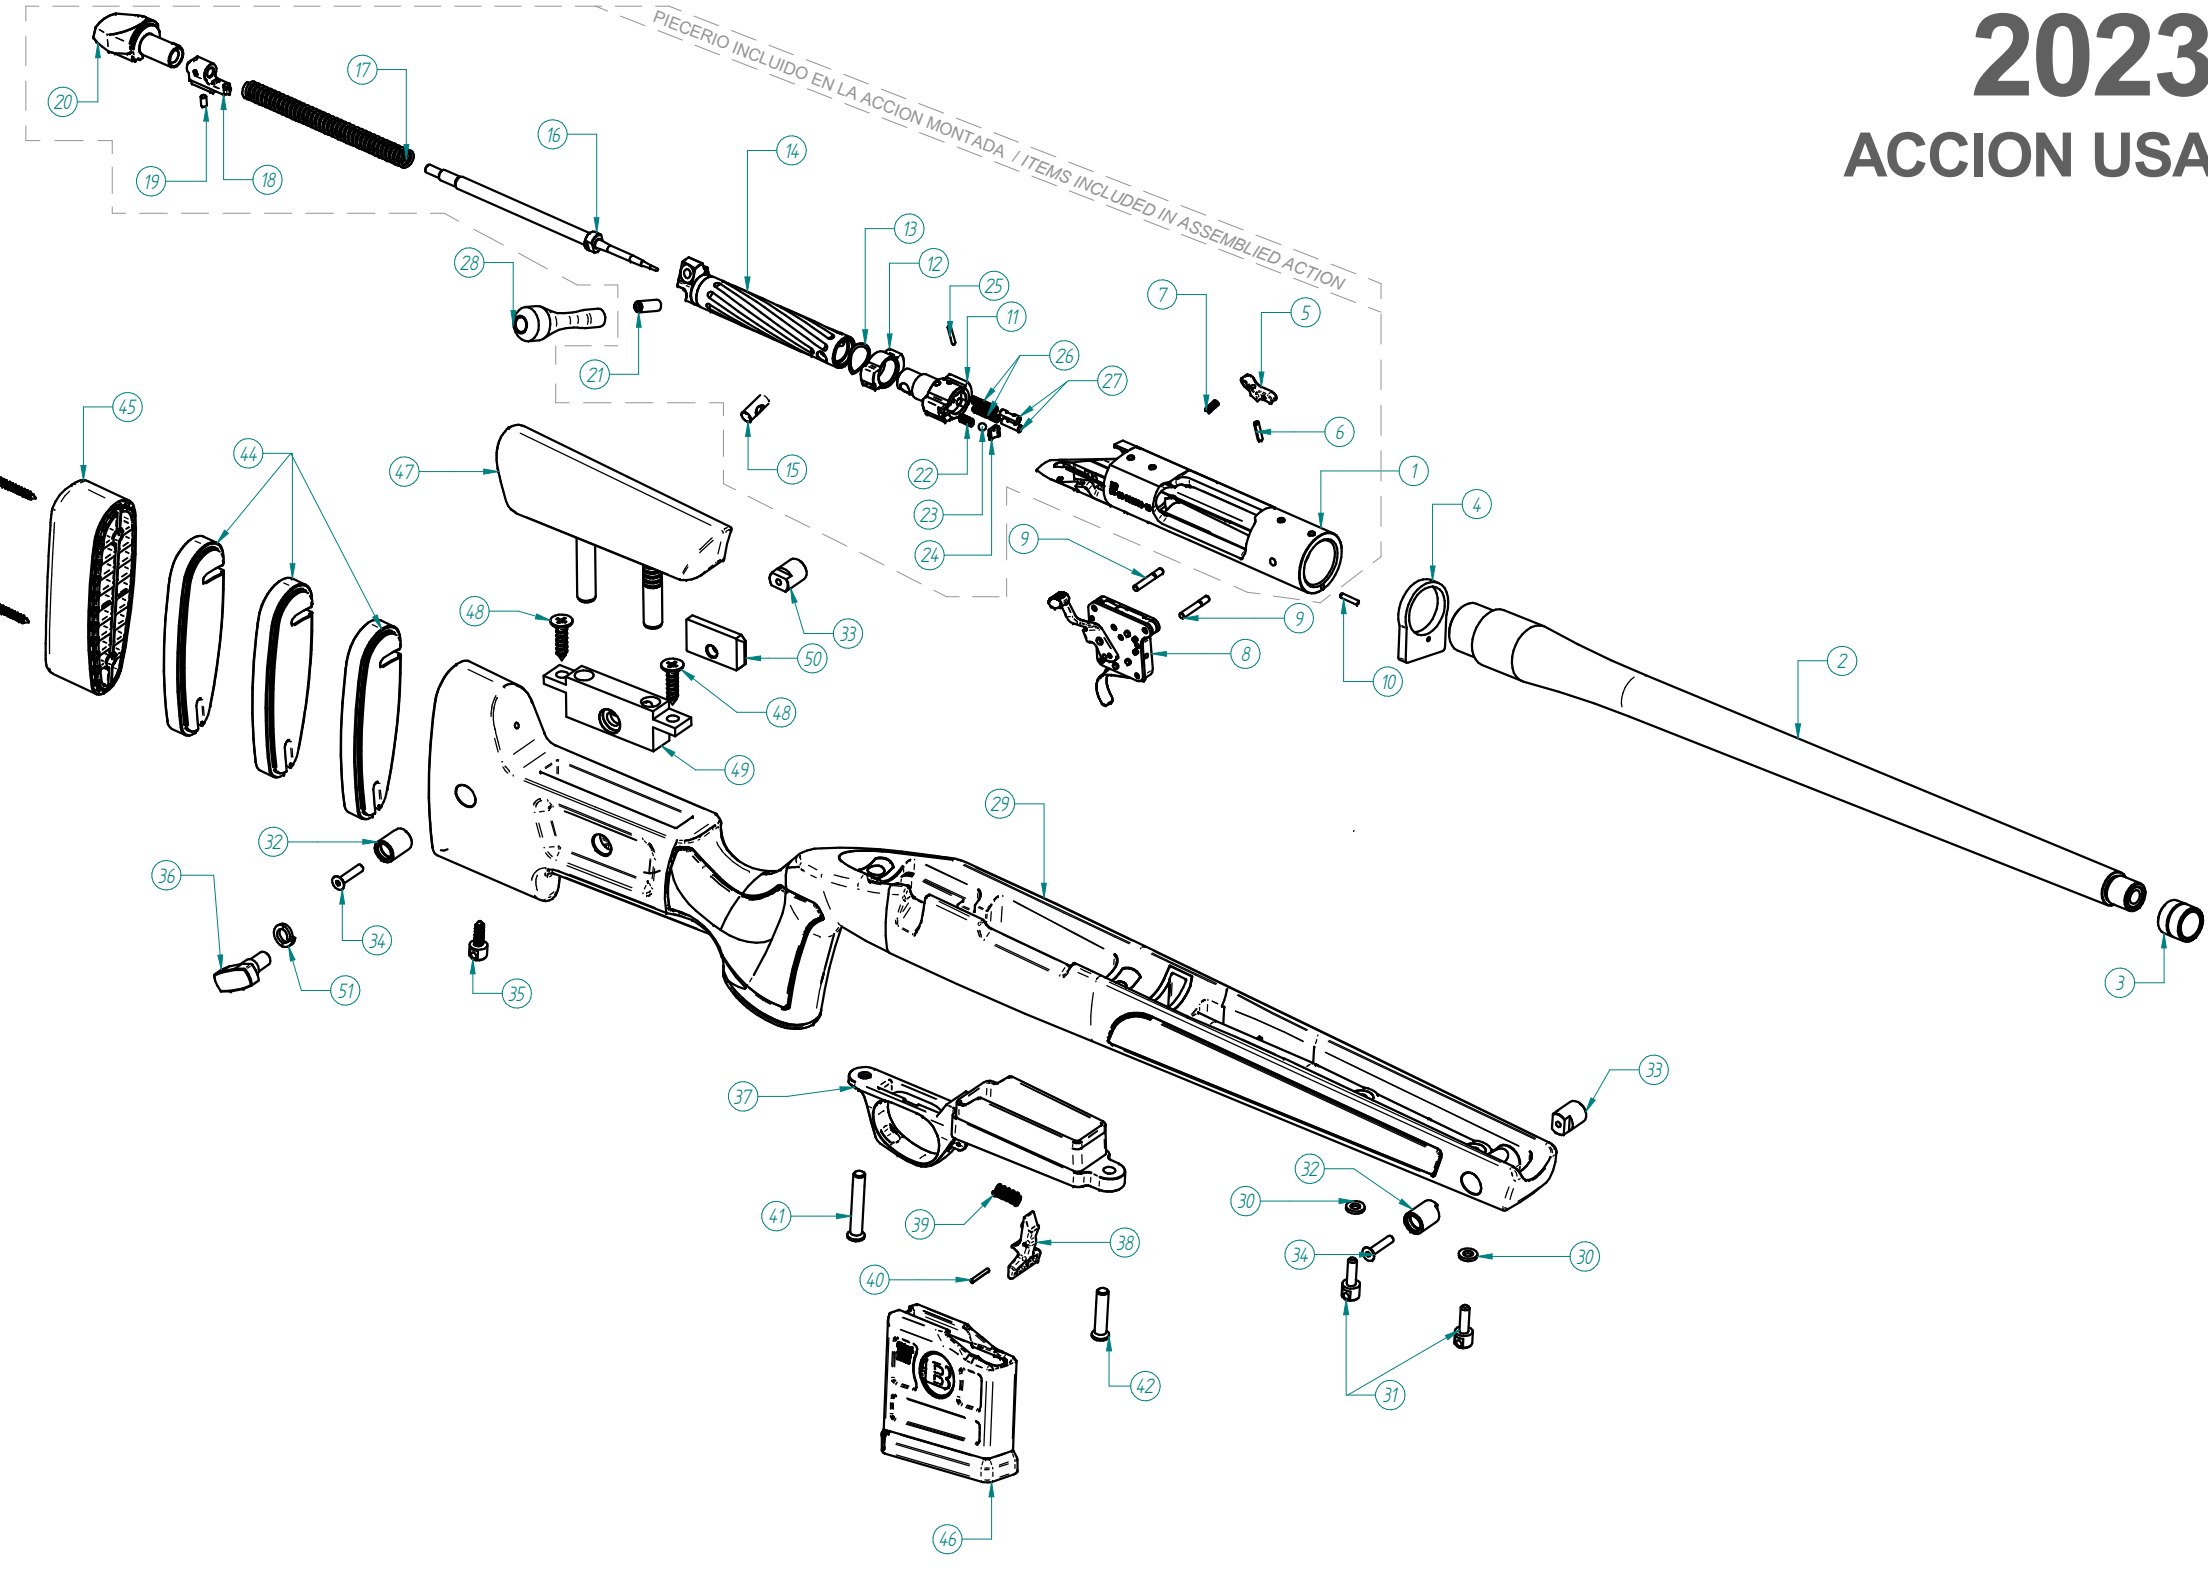

# BOM ITEM		308 Win		22-250 Rem		6.5 Creed		6.5 Creed		65 PRC		6 Creed		300 WM		300 PRC	
		BP233-308	BP235-22250	BP235-65	BP235-65HB	BP236-65PRC	BP236-6C	BP236-300	BP236-300PRC								
1	PPLA2.2	BERGARA PREMIER LA															
	PPLA2.2PRC	BERGARA PREMIER LA PRC															
	PPSA3.0	BERGARA PREMIER SA															
	PPSA2.2PRC	BERGARA PREMIER SA PRC															
2	TUBPM001S	40238-S-HMR PRO_19,1_6,5CRP1:8E6L24R5/8US															
	TUBPM002S	40246-S-HMR PRO_21,3_6,5CRP1:8E6L24R5/8US															
	TUBPM003S	40239-S-HMR PRO_19,1_65PRC_P1:8E6L26R5/8US															
	TUBPM004S	40236-S-HMR PRO_19,1_308Win_P1:10E6L20															
	TUBPM005S	40239-S-HMR PRO_19,1_6mmCR_P1:7,5E6L26R5/8US															
	TUBPM007S	40239-LM-HMR PRO_19,1_300WM_P1:10E6L26R5/8US															
	TUBPM008S	40239-LM-HMR PRO_19,1_300PRC_P1:9E6L26R5/8US															
	TUBPM009S	40239-S-HMR PRO_19,1_22-250_P1:9E6L24R5/8US															
3	30582S	CUBRE-ROSCAS D19 5/8-24 INOX															
	32938	CUBRE ROSCAS 5/8-24 UNEF Ø21,6															
4	32672PC	RECOIL LUG PREMIER C															
8	33198	R70-SBS-14-TNC TRIGGERTECH CURVED PRIMARY															
9	06022065	MSC TRIGGER PIN															
10	03835899	MSC RECOIL LUG PIN															
28	TACBLTHNDL	TACTICAL BOLT HANDLE															
29	32467P	HMR SHORT STOCK (BLACK-GREY DOTS)															
	32555P	HMR LONG STOCK (BLACK-GREY DOTS)															
30	32576	ARANDELA DE NYLON NEGRO 5,3															
31	32497	SWIVEL STUD - UN															
32	32475	FLUSH CUP - THREADED															
33	32474	FLUSH CUP - RIVETED															
34	32476	FLUSH CUP SCREW - FRONT															
35	29116	BACK SCREW															
36	32484	KNOB FOR CHEEK PIECE															
37	32493	TRIGGER GUARD															
	32557	TRIGGER GUARD - LONG VERSION															
	32880	TRIGGER GUARD - LONG (3.175) VERSION															
38	32494	LEVER															
39	32496	SPRING FOR MAGAZINE LEVER															
40	29957	PASADOR ESPIRAL DE 2 x 14 DIN 7343															
41	31422	TORNILLO ALLEN TRASERO CL12															
42	31422B	TORNILLO ALLEN DELANTERO CL12															
43	32489	SCREW FOR RECOIL PAD															
44	32490	SPACER FOR RECOIL PAD															
45	33339	RECOIL PAD															
46	32820	5 ROUND MAG - SHORT - AICS COMPATIBLE															
	33153	AICS COMPATIBLE LONG 5 ROUND MAG															
	33156	MAGAZINE 65PRC (00100-0006)															
	33157	(00100-0023) 300PRC 300WM SSSF MAGAZ															
47	32465P	CHEEK PIECE - KNOB VERSION (BLACK + GREY DOTS)															
	32696P	CHEEK PIECE - KNOB LONG (BLACK + GREY DOTS)															
48	32469	SCREW FOR CHEEK PIECE GUIDE															
49	32510	FRONT BASE															
50	32524	NUT															
51	33130	ARANDELA DE PRESION 8 DIN 7980 (GROWER)															
*	H227	CERAKOTE H-227 TACTICAL GREY															
**	H146	CERAKOTE H-146 GRAPHITE BLACK (Y958321)															