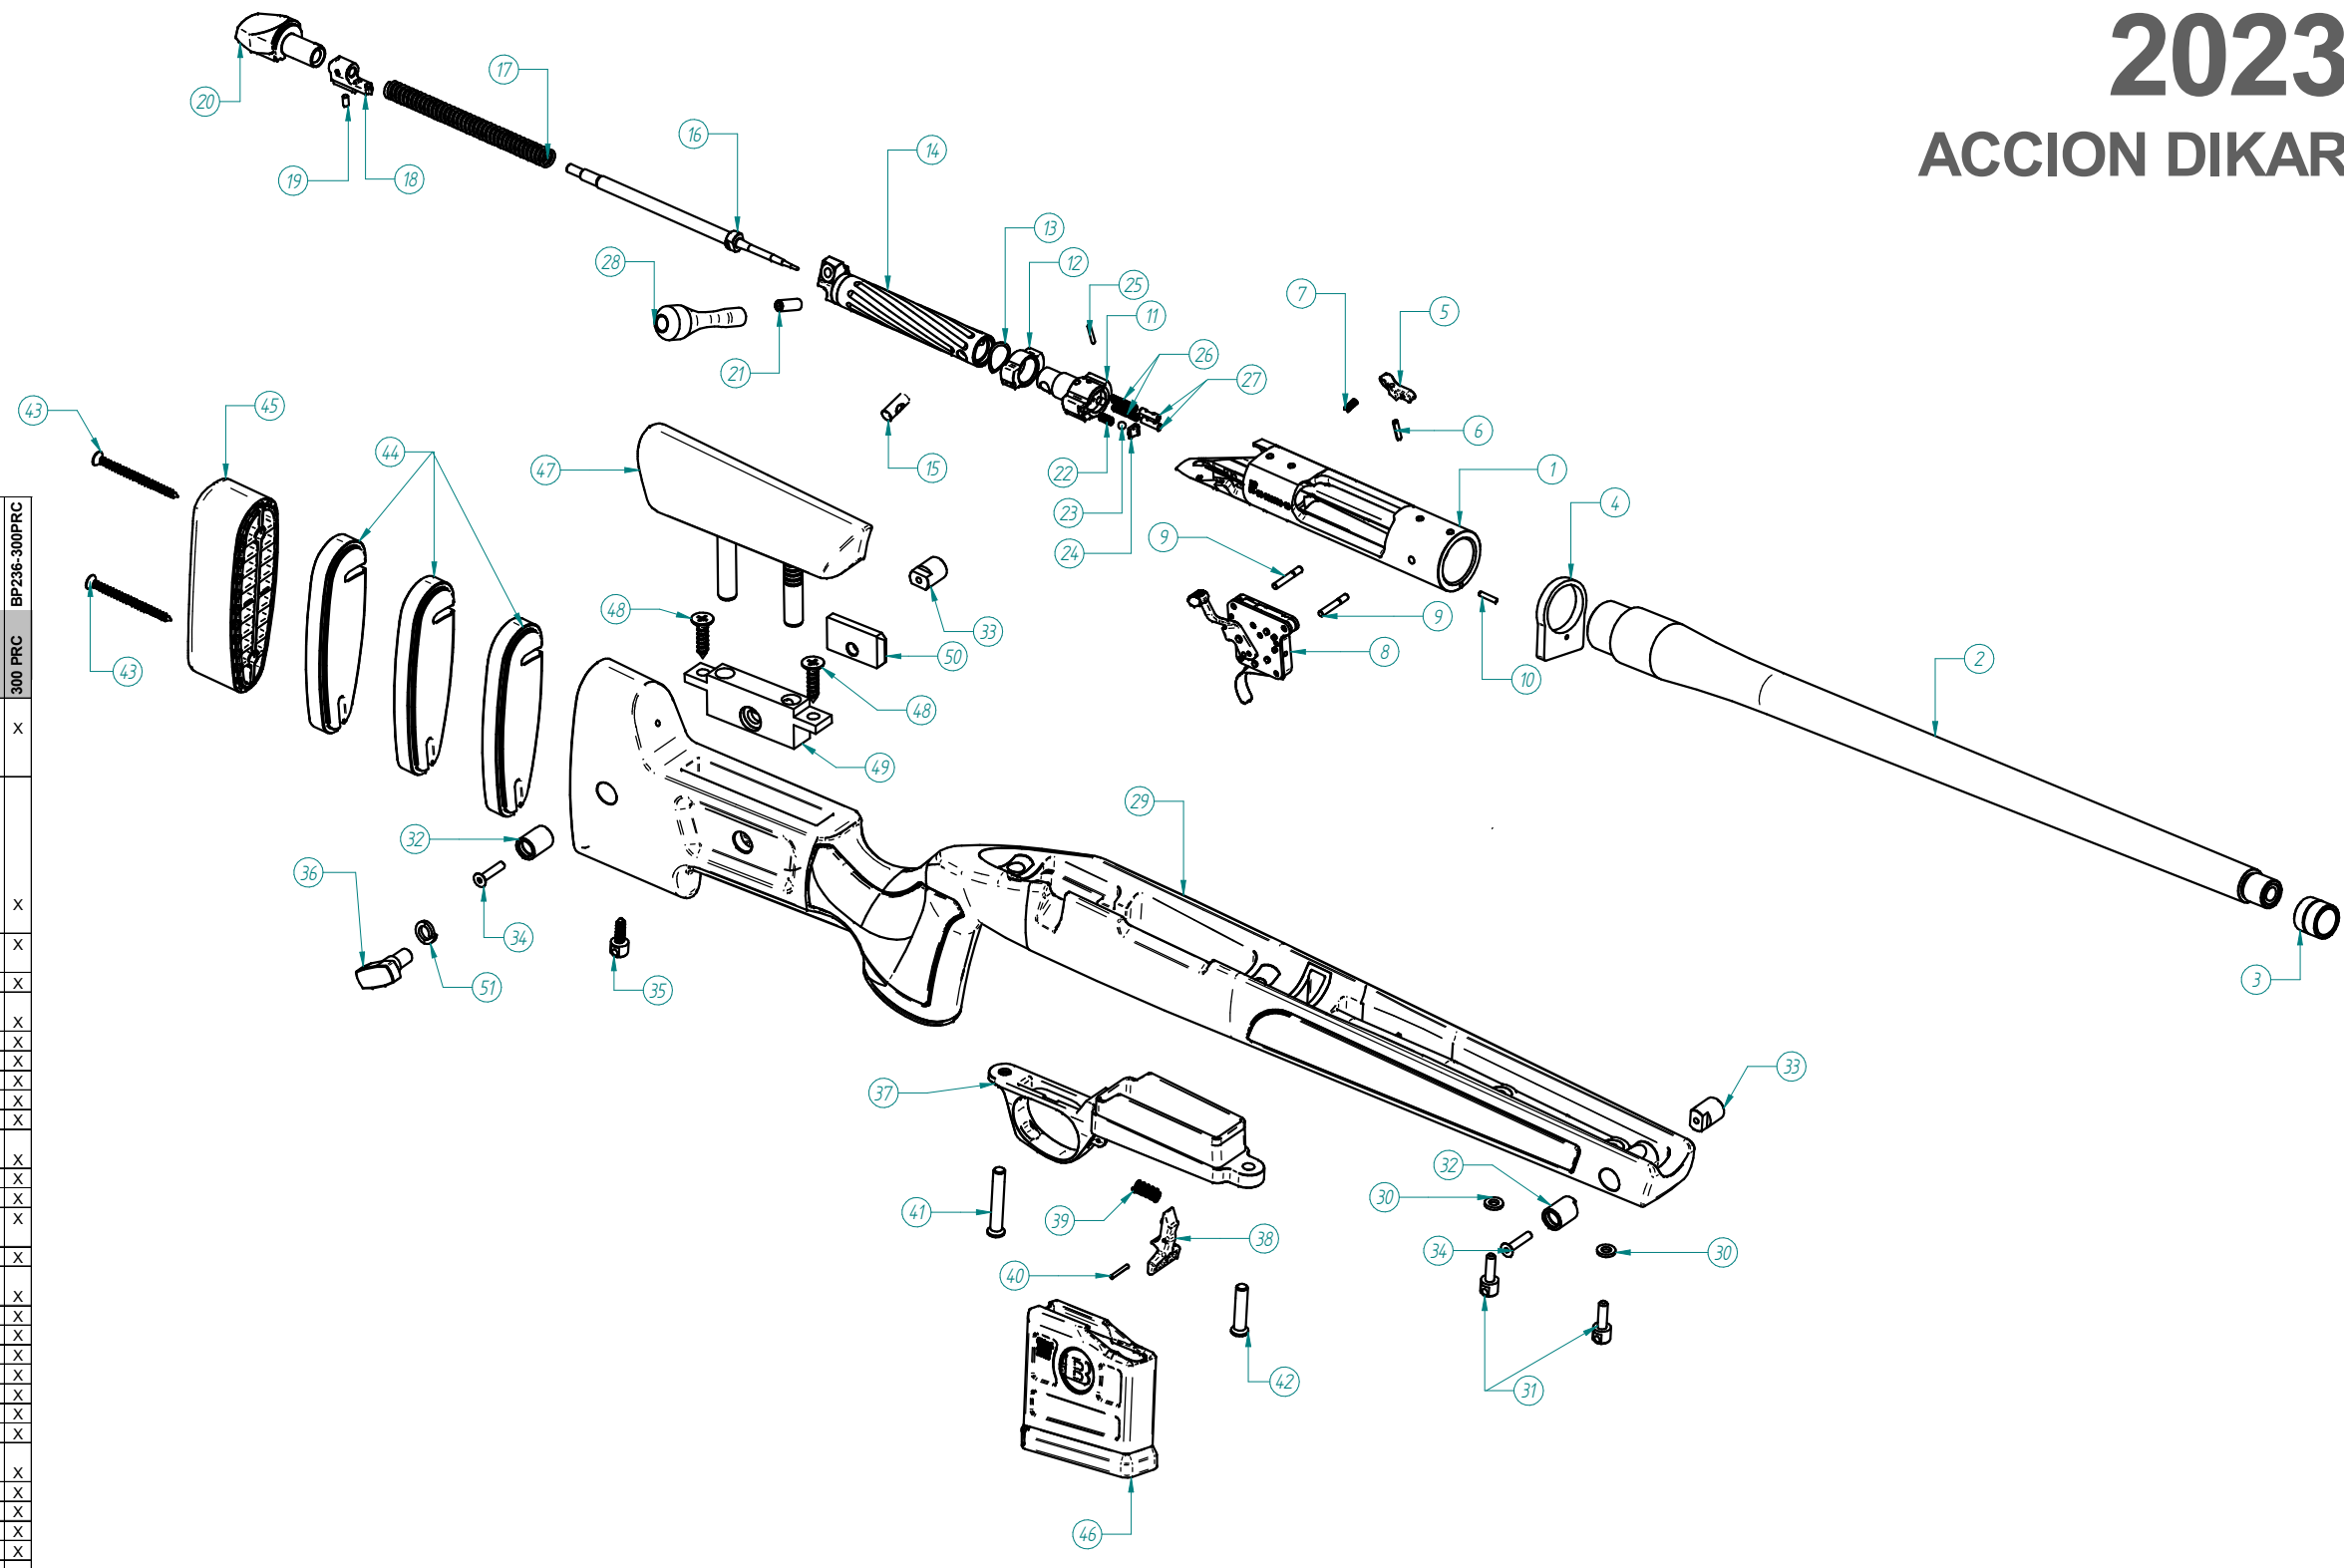

BERGARA		308 Win	22-250 Rem	6.5 Creed	6.5 Creed	65 PRC	6 Creed	300 WM	300 PRC
* CERAKOTE: BARREL ACTION // ** CERAKOTE BOLT HANDLE		BP233-308	BP235-22250	BP235-65	BP235-65HB	BP236-65PRC	BP236-6C	BP236-300	BP236-300PRC
ITEM	DESCRIPTION								
1	RMEPMLA01RS 33264L-REC MEC PREMIER LONG RH INOX								
	RMEPMLA02RS 33264LP-REC MEC PREMIER LONG PRC RH INOX	X	X	X	X	X	X	X	X
	RMEPMSA01RS 33264-REC MEC PREMIER SHORT RH INOX								
	RMEPMSA02RS 33264R-REC MEC PREMIER SHORT PRC RH INOX	X	X	X	X	X	X	X	X
2	TUBPM001S 40238-S-HMR PRO_19_1_6.5CRP1:8E6L24R5/8US			X					
	TUBPM002S 40246-S-HMR PRO_21_3_6.5CRP1:8E6L24R5/8US			X					
	TUBPM003S 40239-S-HMR PRO_19_1_65PRC_P1:8E6L26R5/8US				X				
	TUBPM004S 40236-S-HMR PRO_19_1_308Win_P1:10E6L20	X							
	TUBPM005S 40239-S-HMR PRO_19_1_6mmCR_P1:7.5E6L26R5/8US					X			
	TUBPM007S 40239-LM-HMR PRO_19_1_300WM_P1:10E6L26R5/8US						X		
	TUBPM008S 40239-LM-HMR PRO_19_1_300PRC_P1:9E6L26R5/8US							X	
	TUBPM009S 40239-S-HMR PRO_19_1_22-250_P1:9E6L24R5/8US	X							
3	30582S CUBRE-ROSCAS D19 5/8-24 INOX	X	X	X	X	X	X	X	X
	32938 CUBRE ROSCAS 5/8-24 UNEF Ø21,6	X	X	X	X	X	X	X	X
4	33281 PREMIER RECOIL LUG	X	X	X	X	X	X	X	X
5	33268 PREMIER BOLT STOP	X	X	X	X	X	X	X	X
	33268P PREMIER PRC BOLT STOP					X			X
6	33279 PASADOR Ø2.5x12 DIN7343	X	X	X	X	X	X	X	X
7	33280 PREMIER BOLT STOP SPRING	X	X	X	X	X	X	X	X
8	33198 R70-SBS-14-TNC TRIGGERTECH CURVED PRIMARY	X	X	X	X	X	X	X	X
9	33278 PREMIER PIN	X	X	X	X	X	X	X	X
10	33276 PREMIER RECOIL LUG PIN	X	X	X	X	X	X	X	X
11	CMEPM01RC 33266-BOLT HEAD STANDAR MEC PREMIER RH CAR	X	X	X	X	X	X	X	X
	CMEPM01RC 33266M-BOLT HEAD MAGNUM MEC PREMIER RH CAR	X	X	X	X	X	X	X	X
12	33272 PREMIER GAS SHIELD	X	X	X	X	X	X	X	X
13	33271 PREMIER GAS SHIELD WASHER	X	X	X	X	X	X	X	X
14	CMEPML01RSF 33265L-BOLT BODY LONG MEC PREMIER RH INOX FLUTES	X	X	X	X	X	X	X	X
	CMEPMS01RSF 33265-BOLT BODY SHORT MEC PREMIER RH INOX FLUTES	X	X	X	X	X	X	X	X
15	33273 PREMIER BOLT CROSS PIN	X	X	X	X	X	X	X	X
16	33267 PREMIER SHORT FIRING PIN	X	X	X	X	X	X	X	X
	33267L PREMIER LONG FIRING PIN							X	X
17	32993 MUELLE PERCUTOR B14	X	X	X	X	X	X	X	X
18	33269 PREMIER COCKING PIECE	X	X	X	X	X	X	X	X
19	33277 VARILLA ROSCADA M3x6 DIN913	X	X	X	X	X	X	X	X
20	33270 PREMIER BOLT SHROUD	X	X	X	X	X	X	X	X
21	33275 VARILLA ROSCADA M6x16 DIN913 - CALIDAD 12.9	X	X	X	X	X	X	X	X
22	32197 EXTRACTOR SPRING	X	X	X	X	X	X	X	X
23	32196 BOLA	X	X	X	X	X	X	X	X
24	32198 STANDARD EXTRACTOR	X	X	X	X	X	X	X	X
	32198B MAGNUM EXTRACTOR					X		X	X
25	31587 PASADOR ESPIRAL DE 2 x 12 DIN 7343	X	X	X	X	X	X	X	X
26	31451 EJECTOR SPRING	X	X	X	X	X	X	X	X
27	31450 EJECTOR PIN	X	X	X	X	X	X	X	X
28	33274T PREMIER TACTICAL BOLT HANDLE - M6	X	X	X	X	X	X	X	X
29	32467P HMR SHORT STOCK (BLACK-GREY DOTS)	X	X	X	X	X	X	X	X
	32555P HMR LONG STOCK (BLACK-GREY DOTS)							X	X
30	32576 ARANDELA DE NYLON NEGRO 5,3	X	X	X	X	X	X	X	X
31	32497 SWIVEL STUD - UN	X	X	X	X	X	X	X	X
32	32475 FLUSH CUP - THREADED	X	X	X	X	X	X	X	X
33	32474 FLUSH CUP - RIVETED	X	X	X	X	X	X	X	X
34	32476 FLUSH CUP SCREW - FRONT	X	X	X	X	X	X	X	X
35	29116 BACK SCREW	X	X	X	X	X	X	X	X
36	32484 KNOB FOR CHEEK PIECE	X	X	X	X	X	X	X	X
37	32493 TRIGGER GUARD	X	X	X	X	X	X	X	X
	32557 TRIGGER GUARD - LONG VERSION							X	X
	32880 TRIGGER GUARD - LONG (3.175) VERSION								X
38	32494 LEVER	X	X	X	X	X	X	X	X
39	32496 SPRING FOR MAGAZINE LEVER	X	X	X	X	X	X	X	X
40	29957 PASADOR ESPIRAL DE 2 x 14 DIN 7343	X	X	X	X	X	X	X	X
41	31422 TORNILLO ALLEN TRASERO CL12	X	X	X	X	X	X	X	X
42	31422B TORNILLO ALLEN DELANTERO CL12	X	X	X	X	X	X	X	X
43	32489 SCREW FOR RECOIL PAD	X	X	X	X	X	X	X	X
44	32490 SPACER FOR RECOIL PAD	X	X	X	X	X	X	X	X
45	33339 RECOIL PAD	X	X	X	X	X	X	X	X
46	32820 5 ROUND MAG - SHORT - AICS COMPATIBLE	X	X	X	X	X	X	X	X
	33153 AICS COMPATIBLE LONG 5 ROUND MAG							X	X
	33156 MAGAZINE 65PRC (00100-0006)					X			
	33157 (00100-0023) 300PRC 300WM SSSF MAGAZ								X
47	32465P CHEEK PIECE - KNOB VERSION (BLACK + GREY DOTS)	X	X	X	X	X	X	X	X
	32696P CHEEK PIECE - KNOB LONG (BLACK + GREY DOTS)								X
48	32469 SCREW FOR CHEEK PIECE GUIDE	X	X	X	X	X	X	X	X
49	32510 FRONT BASE	X	X	X	X	X	X	X	X
50	32524 NUT	X	X	X	X	X	X	X	X
51	33130 ARANDELA DE PRESION 8 DIN 7980 (GROWER)	X	X	X	X	X	X	X	X
*	H227 CERAKOTE H-227 TACTICAL GREY	X	X	X	X	X	X	X	X