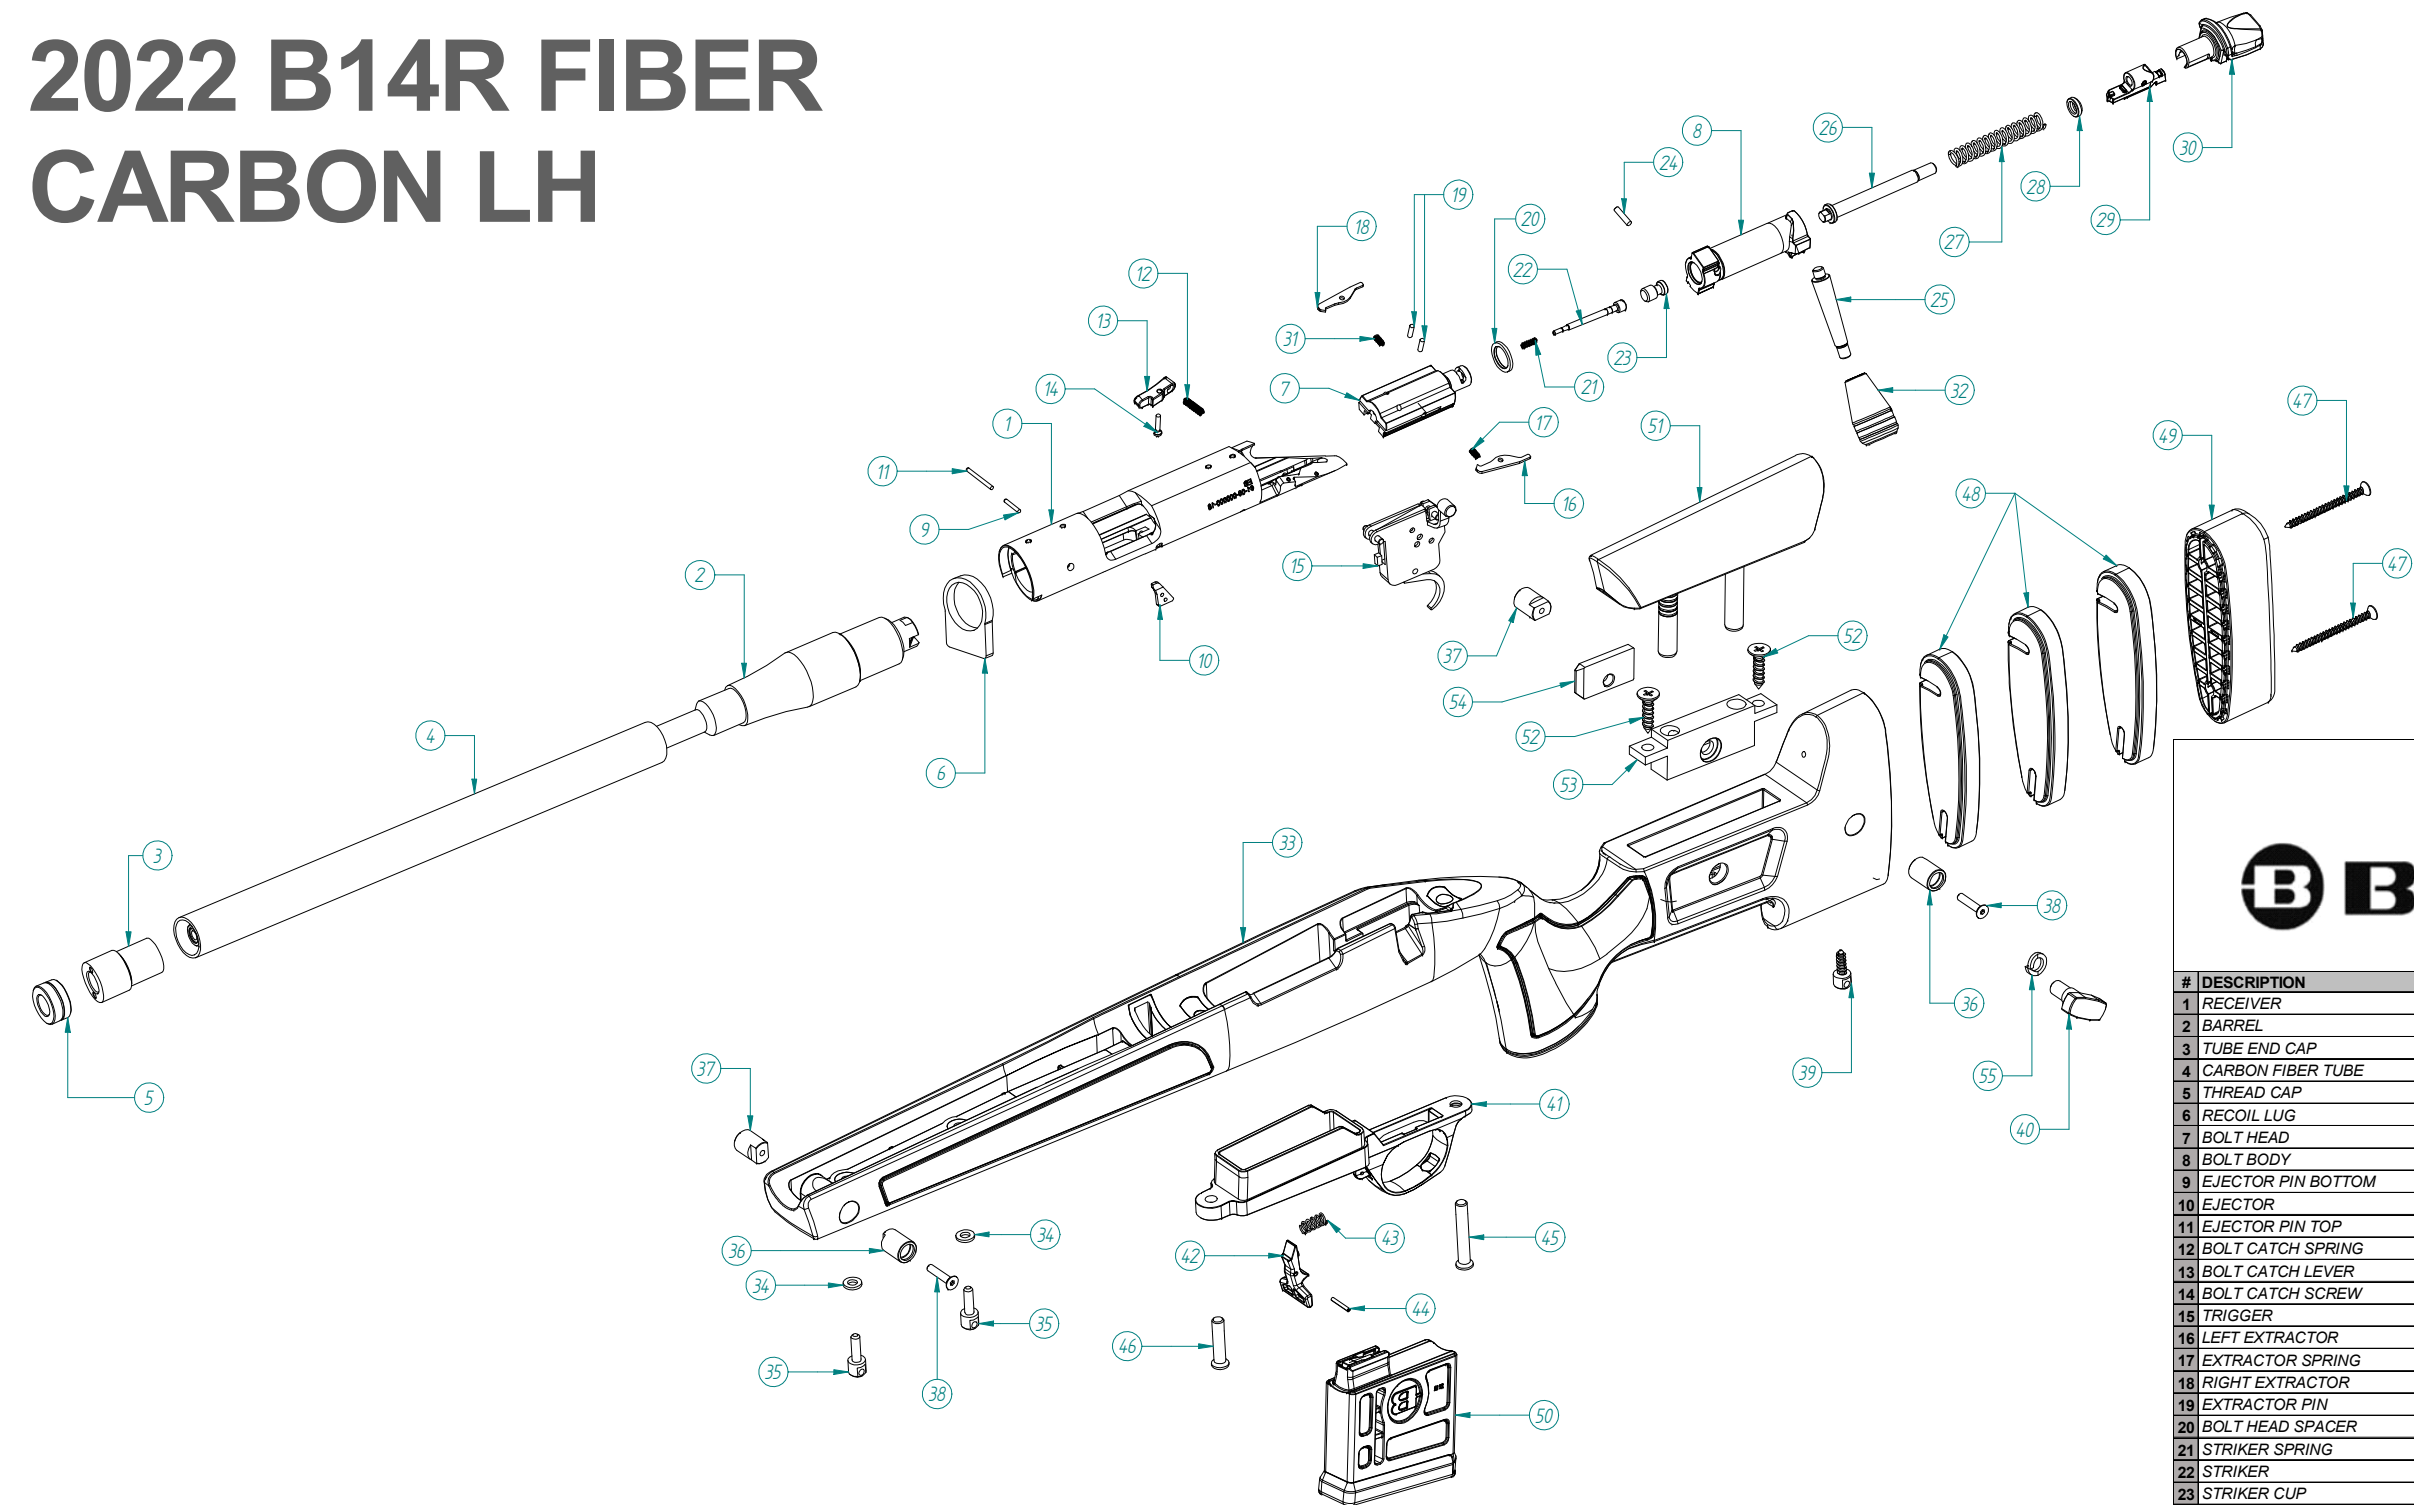

2022 B14R FIBER CARBON LH

#	DESCRIPTION	BOM ITEM	BOM DESCRIPTION	
1	RECEIVER	RMEB14R01LC	32960L-REC MEC B14R LH CAR	X
2	BARREL	TUB14R003C	40174-B14R-D12.7-22LRP1:16E6L18R1/2	X
3	TUBE END CAP	33185	TUBE END CAP 1/2-28 THREAD	X
4	CARBON FIBER TUBE	32897	CARBON FIBER TUBE L=317,5 D=23,2 d=20	X
5	THREAD CAP	32898	THREAD CAP 1/2-28 UNEF Ø23,2 BLUED	X
6	RECOIL LUG	32672C	RECOIL LUG	X
7	BOLT HEAD	CMEB14R01LC	32961L-BOLT DELANTERO MEC B14R LH CAR	X
8	BOLT BODY	CMEB14R02LC	32962L-BOLT TRASERO MEC B14R LH CAR	X
9	EJECTOR PIN BOTTOM	33000	PASADOR Ø2X14 DIN6325	X
10	EJECTOR	32969	EYECTOR B14 TRAINER	X
11	EJECTOR PIN TOP	33001	PASADOR Ø2X24 DIN6325	X
12	BOLT CATCH SPRING	31585	MUELLE DE TOPE DE BOLT	X
13	BOLT CATCH LEVER	31411	TOPE ESCAMOTEABLE B14	X
14	BOLT CATCH SCREW	31428	PASADOR TOPE	X
15	TRIGGER	32800L	BERGARA TRIGGER - LEFT HANDED	X
16	LEFT EXTRACTOR	32971	EXTRACTOR PRIMARIO	X
17	EXTRACTOR SPRING	32974B	MUELLE EXTRACTOR	X
18	RIGHT EXTRACTOR	32972	EXTRACTOR SECUNDARIO	X
19	EXTRACTOR PIN	32980B	PASADOR Ø2,5x8 DIN7343	X
20	BOLT HEAD SPACER	32988C	ARANDELA DE AJUSTE 1,6	X
21	STRIKER SPRING	32968	MUELLE PERCUTOR DELANTERO	X
22	STRIKER	32967	PERCUTOR DELANTERO	X
23	STRIKER CUP	32970	PERCUTOR CENTRAL	X
24	STRIKER RETAIN PIN	32982B	PASADOR Ø3x12 DIN7343	X
25	BOLT HANDLE	33122	B14 LEFT PALANCA	X
26	FIRING PIN	32965	PERCUTOR TRASERO	X
27	FIRING PIN SPRING	32966B	MUELLE PERCUTOR TRASERO	X
28	FIRING SPRING CUP	32964	CORREDERA B14 TRAINER	X
29	COCKING PIECE	31432D	COCKING PIECE DISP REM	X
30	BOLT SHROUD	32963B	CAPUCHON B14 TRAINER	X
31	RIGHT EXTRACTOR SPRING	33018	MUELLE BLOQUEO PALANCA	X
32	BOLT KNOB	32506	KNOB	X
33	STOCK	33107P	HMR SHORT LEFT-HAND STOCK (BLACK+ H-227 TAC DOT	X
34	PLASTIC WASHER	32576	ARANDELA DE NYLON NEGRO 5,3	X
35	FRONT SLING SWIVEL	32497	SWIVEL STUD - UN	X
36	RIGHT SLING SWIVEL	32475	FLUSH CUP - THREADED	X
37	LEFT SLING SWIVEL	32474	FLUSH CUP - RIVETED	X
38	SLING SWIVEL SCREW	32476	FLUSH CUP SCREW - FRONT	X
39	REAR SLING SWIVEL	29116	BACK SCREW	X
40	CHECK PIECE REGULATION SCREW	32484	KNOB FOR CHECK PIECE	X
41	TRIGGER GUARD	32493	TRIGGER GUARD	X
42	LEVER	32494	LEVER	X
43	LEVER SPRING	32496	SPRING FOR MAGAZINE LEVER	X
44	LEVER PIN	29957	PASADOR ESPIRAL DE 2 x 14 DIN 7343	X
45	STOCK REAR SCREW	31422	TORNILLO ALLEN TRASERO CL12	X
46	STOCK FRONT SCREW	31422B	TORNILLO ALLEN DELANTERO CL12	X
47	RECOIL PAD SCREW	32489	SCREW FOR RECOIL PAD	X
48	RECOIL PAD SPACER	32490	SPACER FOR RECOIL PAD	X
49	RECOIL PAD	33339	RECOIL PAD	X
50	MAGAZINE	32986	CARGADOR B14-22	X
51	CHECK PIECE	32465P	CHECK PIECE - KNOB VERSION (BLACK + GREY DOTS)	X
52	SUPPORT SCREW	32469	SCREW FOR CHECK PIECE GUIDE	X
53	SUPPORT FOR THE GUIDE	32510	FRONT BASE	X
54	CHECK PIECE REGULATION NUT	32524	NUT	X
55	FIXING WASHER	33130	ARANDELA DE PRESION 8 DIN 7980 (GROWER)	X

BR142-22LR
USA
ROW