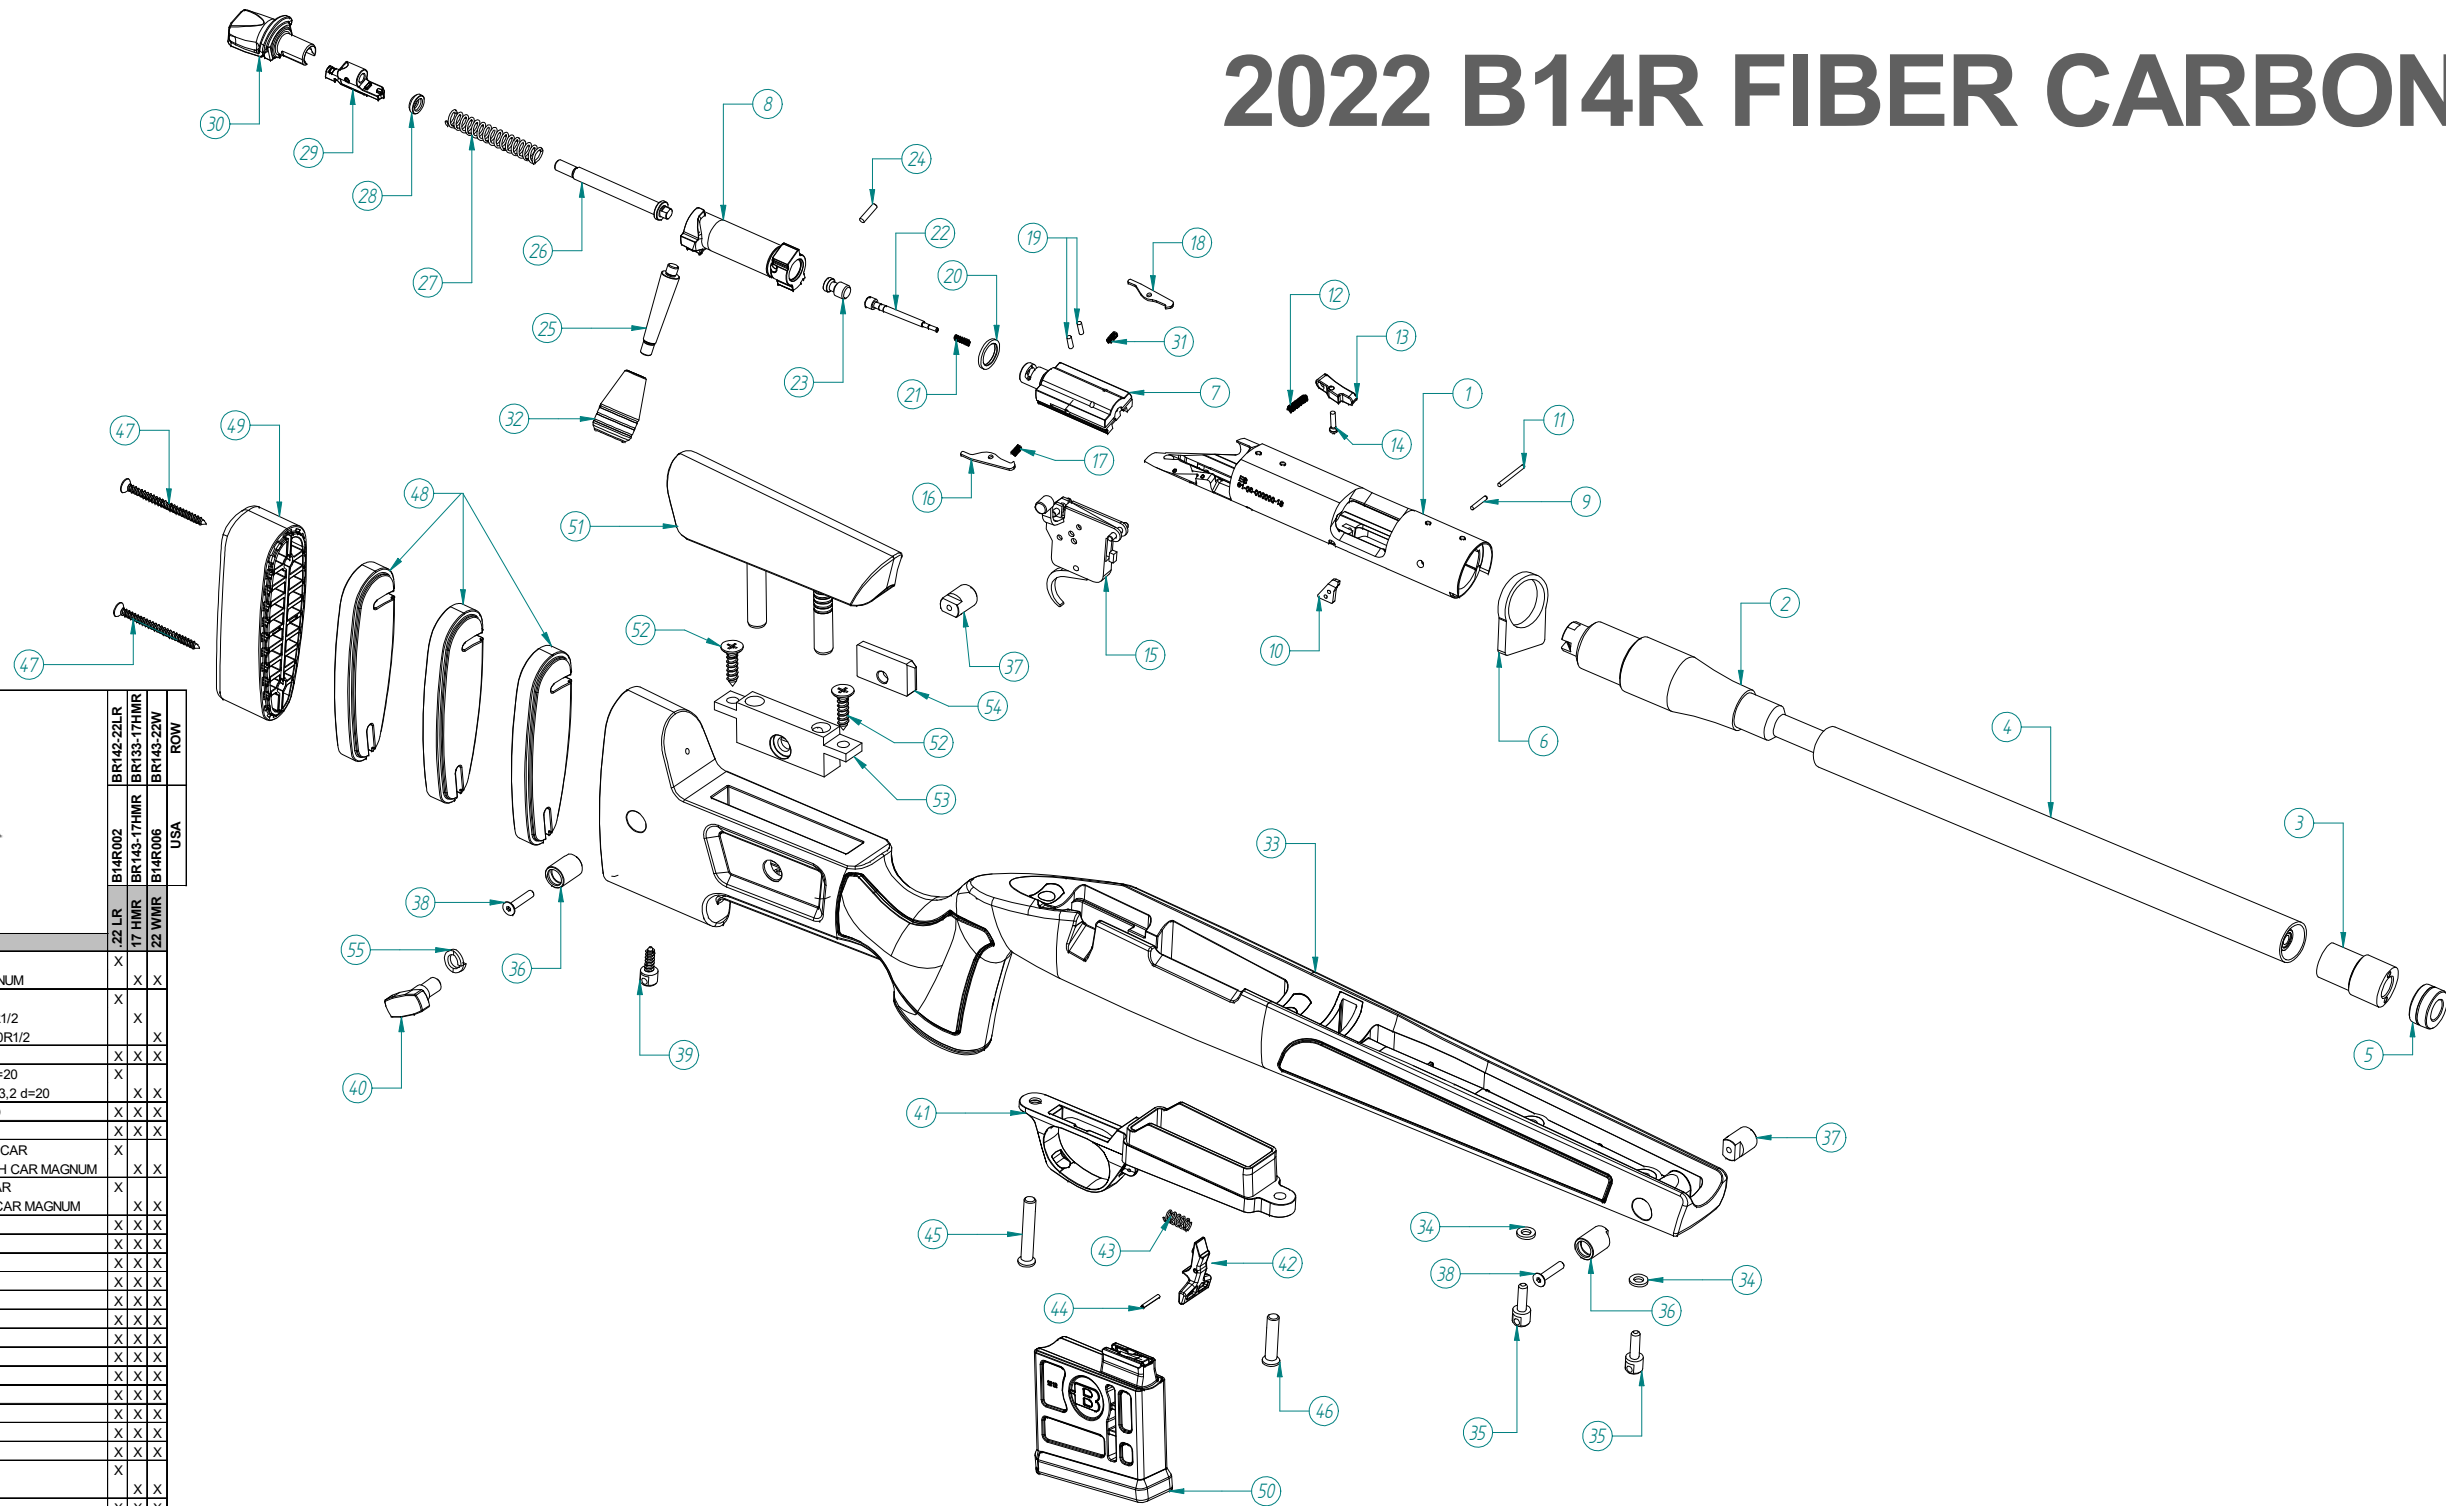

2022 B14R FIBER CARBON

B BERGARA

#	DESCRIPTION	BOM ITEM	BOM DESCRIPTION	ROW		
				22 LIR	17 HMR	22 WMR
1	RECEIVER	RMEB14R01RC RMEB14RM01RC	32960-REC MEC B14R RH CAR 32960M- REC MEC B14R REH CAR MAGNUM	X	X	X
2	BARREL	TUB14R003C TUB14R004C TUB14R006C	40174-B14R-D12,7-22LRP1:16E6L18R1/2 40223-B14TRA-D12,7-17HMRP1:9E6L20R1/2 40223-B14TRA-D12,7-22WMRP1:16E6L20R1/2	X	X	X
3	TUBE END CAP	33185	TUBE END CAP 1/2-28 THREAD	X	X	X
4	CARBON FIBER TUBE	32897 33066	CARBON FIBER TUBE L=317,5 D=23,2 d=20 TUBO FIBRA DE CARBONO L=368,3 D=23,2 d=20	X	X	X
5	THREAD CAP	32898	THREAD CAP 1/2-28 UNEF Ø23,2 BLUED	X	X	X
6	RECOIL LUG	32672C	RECOIL LUG	X	X	X
7	BOLT HEAD	CMEB14R01RC CMEB14RM01RC	32961-BOLT DELANTERO MEC B14R RH CAR 32961M-BOLT DELANTERO MEC B14R RH CAR MAGNUM	X	X	X
8	BOLT BODY	CMEB14R02RC CMEB14RM02RC	32962-BOLT TRASERO MEC B14R RH CAR 32962M-BOLT TRASERO MEC B14R RH CAR MAGNUM	X	X	X
9	EJECTOR PIN BOTTOM	33000	PASADOR Ø2x14 DIN6325	X	X	X
10	EJECTOR	32969	EJECTOR B14 TRAINER	X	X	X
11	EJECTOR PIN TOP	33001	PASADOR Ø2x24 DIN6325	X	X	X
12	BOLT CATCH SPRING	31585	MUELLE DE TOPE DE BOLT	X	X	X
13	BOLT CATCH LEVER	31411	TOPE ESCAMOTEABLE B14	X	X	X
14	BOLT CATCH SCREW	31428	PASADOR TOPE	X	X	X
15	TRIGGER	32800	BERGARA TRIGGER	X	X	X
16	RIGHT EXTRACTOR	32971	EXTRACTOR PRIMARIO	X	X	X
17	EXTRACTOR SPRING	32974B	MUELLE EXTRACTOR	X	X	X
18	LEFT EXTRACTOR	32972	EXTRACTOR SECUNDARIO	X	X	X
19	EXTRACTOR PIN	32980B	PASADOR Ø2,5x8 DIN7343	X	X	X
20	BOLT HEAD SPACER	32988C	ARANDELA DE AJUSTE 1,6	X	X	X
21	STRIKER SPRING	32968	MUELLE PERCUTOR DELANTERO	X	X	X
22	STRIKER	32967 32967M	PERCUTOR DELANTERO PERCUTOR DELANTERO MAGNUM	X	X	X
23	STRIKER CUP	32970	PERCUTOR CENTRAL	X	X	X
24	STRIKER RETAIN PIN	32982B	PASADOR Ø3x12 DIN7343	X	X	X
25	BOLT HANDLE	33122	B14 LEFT PALANCA	X	X	X
26	FIRING PIN	32965 32965M	PERCUTOR TRASERO PERCUTOR TRASERO MAGNUM	X	X	X
27	FIRING PIN SPRING	32966B 32966M	MUELLE PERCUTOR TRASERO MUELLE PERCUTOR TRASERO MAGNUM	X	X	X
28	FIRING SPRING CUP	32964	CORREDERA B14 TRAINER	X	X	X
29	COCKING PIECE	31432D	COCKING PIECE DISP REM	X	X	X
30	BOLT SHROUD	32963B 32963M	CAPUCHON B14 TRAINER CAPUCHON B14R MAGNUM	X	X	X
31	LEFT EXTRACTOR SPRING	33018	MUELLE BLOQUEO PALANCA	X	X	X
32	BOLT KNOB	32506	KNOB	X	X	X
33	STOCK	32467P	HMR SHORT STOCK (BLACK-GREY DOTS)	X	X	X
34	PLASTIC WASHER	32576	ARANDELA DE NYLON NEGRO 5,3	X	X	X
35	FRONT SLING SWIVEL	32497	SWIVEL STUD - UN	X	X	X
36	RIGHT SLING SWIVEL	32475	FLUSH CUP - THREADED	X	X	X
37	LEFT SLING SWIVEL	32474	FLUSH CUP - RIVETED	X	X	X
38	SLING SWIVEL SCREW	32476	FLUSH CUP SCREW - FRONT	X	X	X
39	REAR SLING SWIVEL	29116	BACK SCREW	X	X	X
40	CHECK PIECE REGULATION SCREW	32484	KNOB FOR CHEEK PIECE	X	X	X
41	TRIGGER GUARD	32493	TRIGGER GUARD	X	X	X
42	LEVER	32494	LEVER	X	X	X
43	LEVER SPRING	32496	SPRING FOR MAGAZINE LEVER	X	X	X
44	LEVER PIN	29957	PASADOR ESPIRAL DE 2 x 14 DIN 7343	X	X	X
45	STOCK REAR SCREW	31422	TORNILLO ALLEN TRASERO CL12	X	X	X
46	STOCK FRONT SCREW	31422B	TORNILLO ALLEN DELANTERO CL12	X	X	X
47	RECOIL PAD SCREW	32489	SCREW FOR RECOIL PAD	X	X	X
48	RECOIL PAD SPACER	32490	SPACER FOR RECOIL PAD	X	X	X
49	RECOIL PAD	33339	RECOIL PAD	X	X	X
50	MAGAZINE	32986 32986M	CARGADOR B14-22 CARGADOR B14-22 MAG	X	X	X
51	CHEEK PIECE	32465P	CHEEK PIECE - KNOB VERSION (BLACK + GREY DOTS)	X	X	X
52	SUPPORT SCREW	32469	SCREW FOR CHECK PIECE GUIDE	X	X	X
53	SUPPORT FOR THE GUIDE	32510	FRONT BASE	X	X	X
54	CHEEK PIECE REGULATION NUT	32524	NUT	X	X	X
55	FIXING WASHER	33130	ARANDELA DE PRESION 8 DIN 7980 (GROWER)	X	X	X