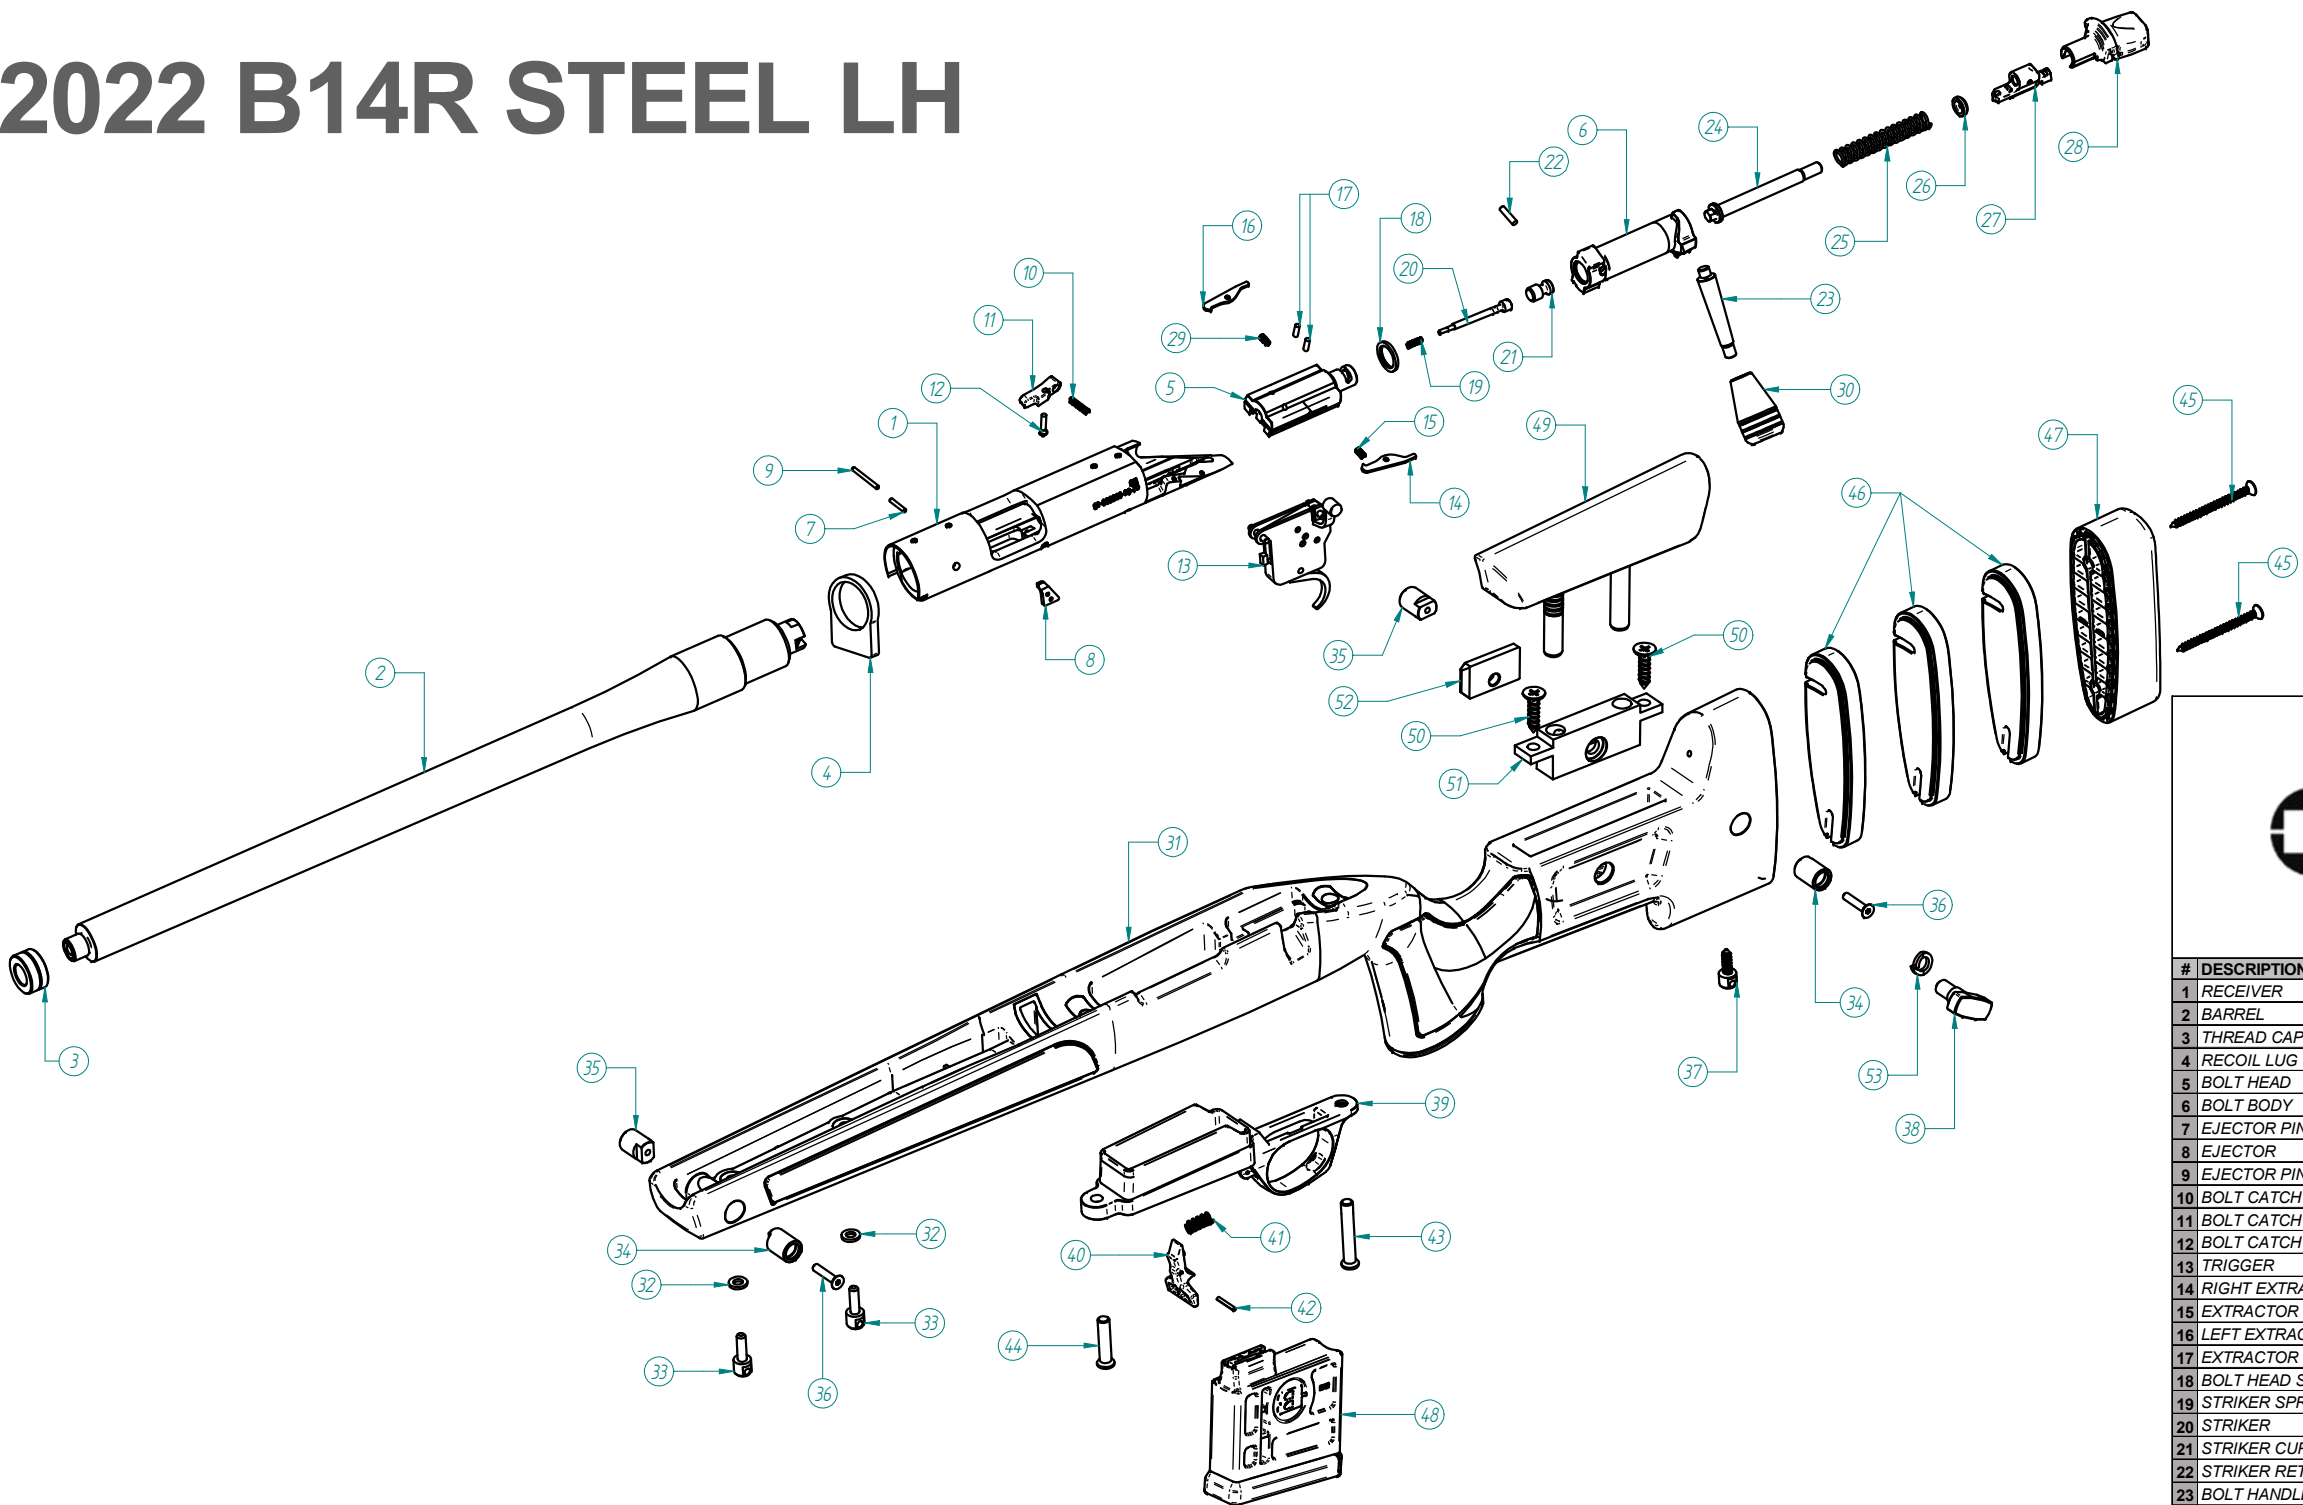

2022 B14R STEEL LH

#	DESCRIPTION	BOM ITEM	BOM DESCRIPTION	22 LR	B14R001L	USA	BR132-22LRZ	ROW
1	RECEIVER	RMEB14R01LC	32960L-REC MEC B14R LH CAR	X				
2	BARREL	TUB14R001C	40148-B14R-D21.6-22LR-P1:16E6L18R1/2	X				
3	THREAD CAP	32733	THREAD CAP 1/2-28 UNEF Ø22 BLUED	X				
4	RECOIL LUG	32672C	RECOIL LUG	X				
5	BOLT HEAD	CMEB14R01LC	32961L-BOLT DELANTERO MEC B14R LH CAR	X				
6	BOLT BODY	CMEB14R02LC	32962L-BOLT TRASERO MEC B14R LH CAR	X				
7	EJECTOR PIN BOTTOM	33000	PASADOR Ø2x14 DIN6325	X				
8	EJECTOR	32969	EYECTOR B14 TRAINER	X				
9	EJECTOR PIN TOP	33001	PASADOR Ø2x24 DIN6325	X				
10	BOLT CATCH SPRING	31585	MUELLE DE TOPE DE BOLT	X				
11	BOLT CATCH LEVER	31411	TOPE ESCAMOTEABLE B14	X				
12	BOLT CATCH SCREW	31428	PASADOR TOPE	X				
13	TRIGGER	32800L	BERGARA TRIGGER - LEFT HANDED	X				
14	RIGHT EXTRACTOR	32971	EXTRACTOR PRIMARIO	X				
15	EXTRACTOR SPRING	32974B	MUELLE EXTRACTOR	X				
16	LEFT EXTRACTOR	32972	EXTRACTOR SECUNDARIO	X				
17	EXTRACTOR PIN	32980B	PASADOR Ø2.5x8 DIN7343	X				
18	BOLT HEAD SPACER	32988C	ARANDELA DE AJUSTE 1.6	X				
19	STRIKER SPRING	32968	MUELLE PERCUTOR DELANTERO	X				
20	STRIKER	32967	PERCUTOR DELANTERO	X				
21	STRIKER CUP	32970	PERCUTOR CENTRAL	X				
22	STRIKER RETAIN PIN	32982B	PASADOR Ø3x12 DIN7343	X				
23	BOLT HANDLE	33122	B14 LEFT PALANCA	X				
24	FIRING PIN	32965	PERCUTOR TRASERO	X				
25	FIRING PIN SPRING	32966B	MUELLE PERCUTOR TRASERO	X				
26	FIRING SPRING CUP	32964	CORREDERA B14 TRAINER	X				
27	COCKING PIECE	33121D	B14 LEFT COCKING PIECE	X				
28	BOLT SHROUD	32963B	CAPUCHON B14 TRAINER	X				
29	RIGHT EXTRACTOR SPRING	33018	MUELLE BLOQUEO PALANCA	X				
30	BOLT KNOB	32506	KNOB	X				
31	STOCK	33107S	HMR SHORT LEFT-HAND STOCK (H-227 TAC GREY+ BLACK)	X				
32	PLASTIC WASHER	32576	ARANDELA DE NYLON NEGRO 5,3	X				
33	FRONT SLING SWIVEL	32497	SWIVEL STUD - UN	X				
34	RIGHT SLING SWIVEL	32475	FLUSH CUP - THREADED	X				
35	LEFT SLING SWIVEL	32474	FLUSH CUP - RIVETED	X				
36	SLING SWIVEL SCREW	32476	FLUSH CUP SCREW - FRONT	X				
37	REAR SLING SWIVEL	29116	BACK SCREW	X				
38	CHECK PIECE REGULATION SCREW	32484	KNOB FOR CHEEK PIECE	X				
39	TRIGGER GUARD	32493	TRIGGER GUARD	X				
40	LEVER	32494	LEVER	X				
41	LEVER SPRING	32496	SPRING FOR MAGAZINE LEVER	X				
42	LEVER PIN	29957	PASADOR ESPIRAL DE 2 x 14 DIN 7343	X				
43	STOCK REAR SCREW	31422	TORNILLO ALLEN TRASERO CL12	X				
44	STOCK FRONT SCREW	31422B	TORNILLO ALLEN DELANTERO CL12	X				
45	RECOIL PAD SCREW	32489	SCREW FOR RECOIL PAD	X				
46	RECOIL PAD SPACER	32490	SPACER FOR RECOIL PAD	X				
47	RECOIL PAD	33339	RECOIL PAD	X				
48	MAGAZINE	32986	CARGADOR B14-22	X				
49	CHECK PIECE	32465S	CHEEK PIECE - KNOB (H227 TACTICAL GREY + BLACK)	X				
50	SUPPORT SCREW	32469	SCREW FOR CHECK PIECE GUIDE	X				
51	SUPPORT FOR THE GUIDE	32510	FRONT BASE	X				
52	CHECK PIECE REGULATION NUT	32524	NUT	X				
53	FIXING WASHER	33130	ARANDELA DE PREISION 8 DIN 7980 (GROWER)	X				