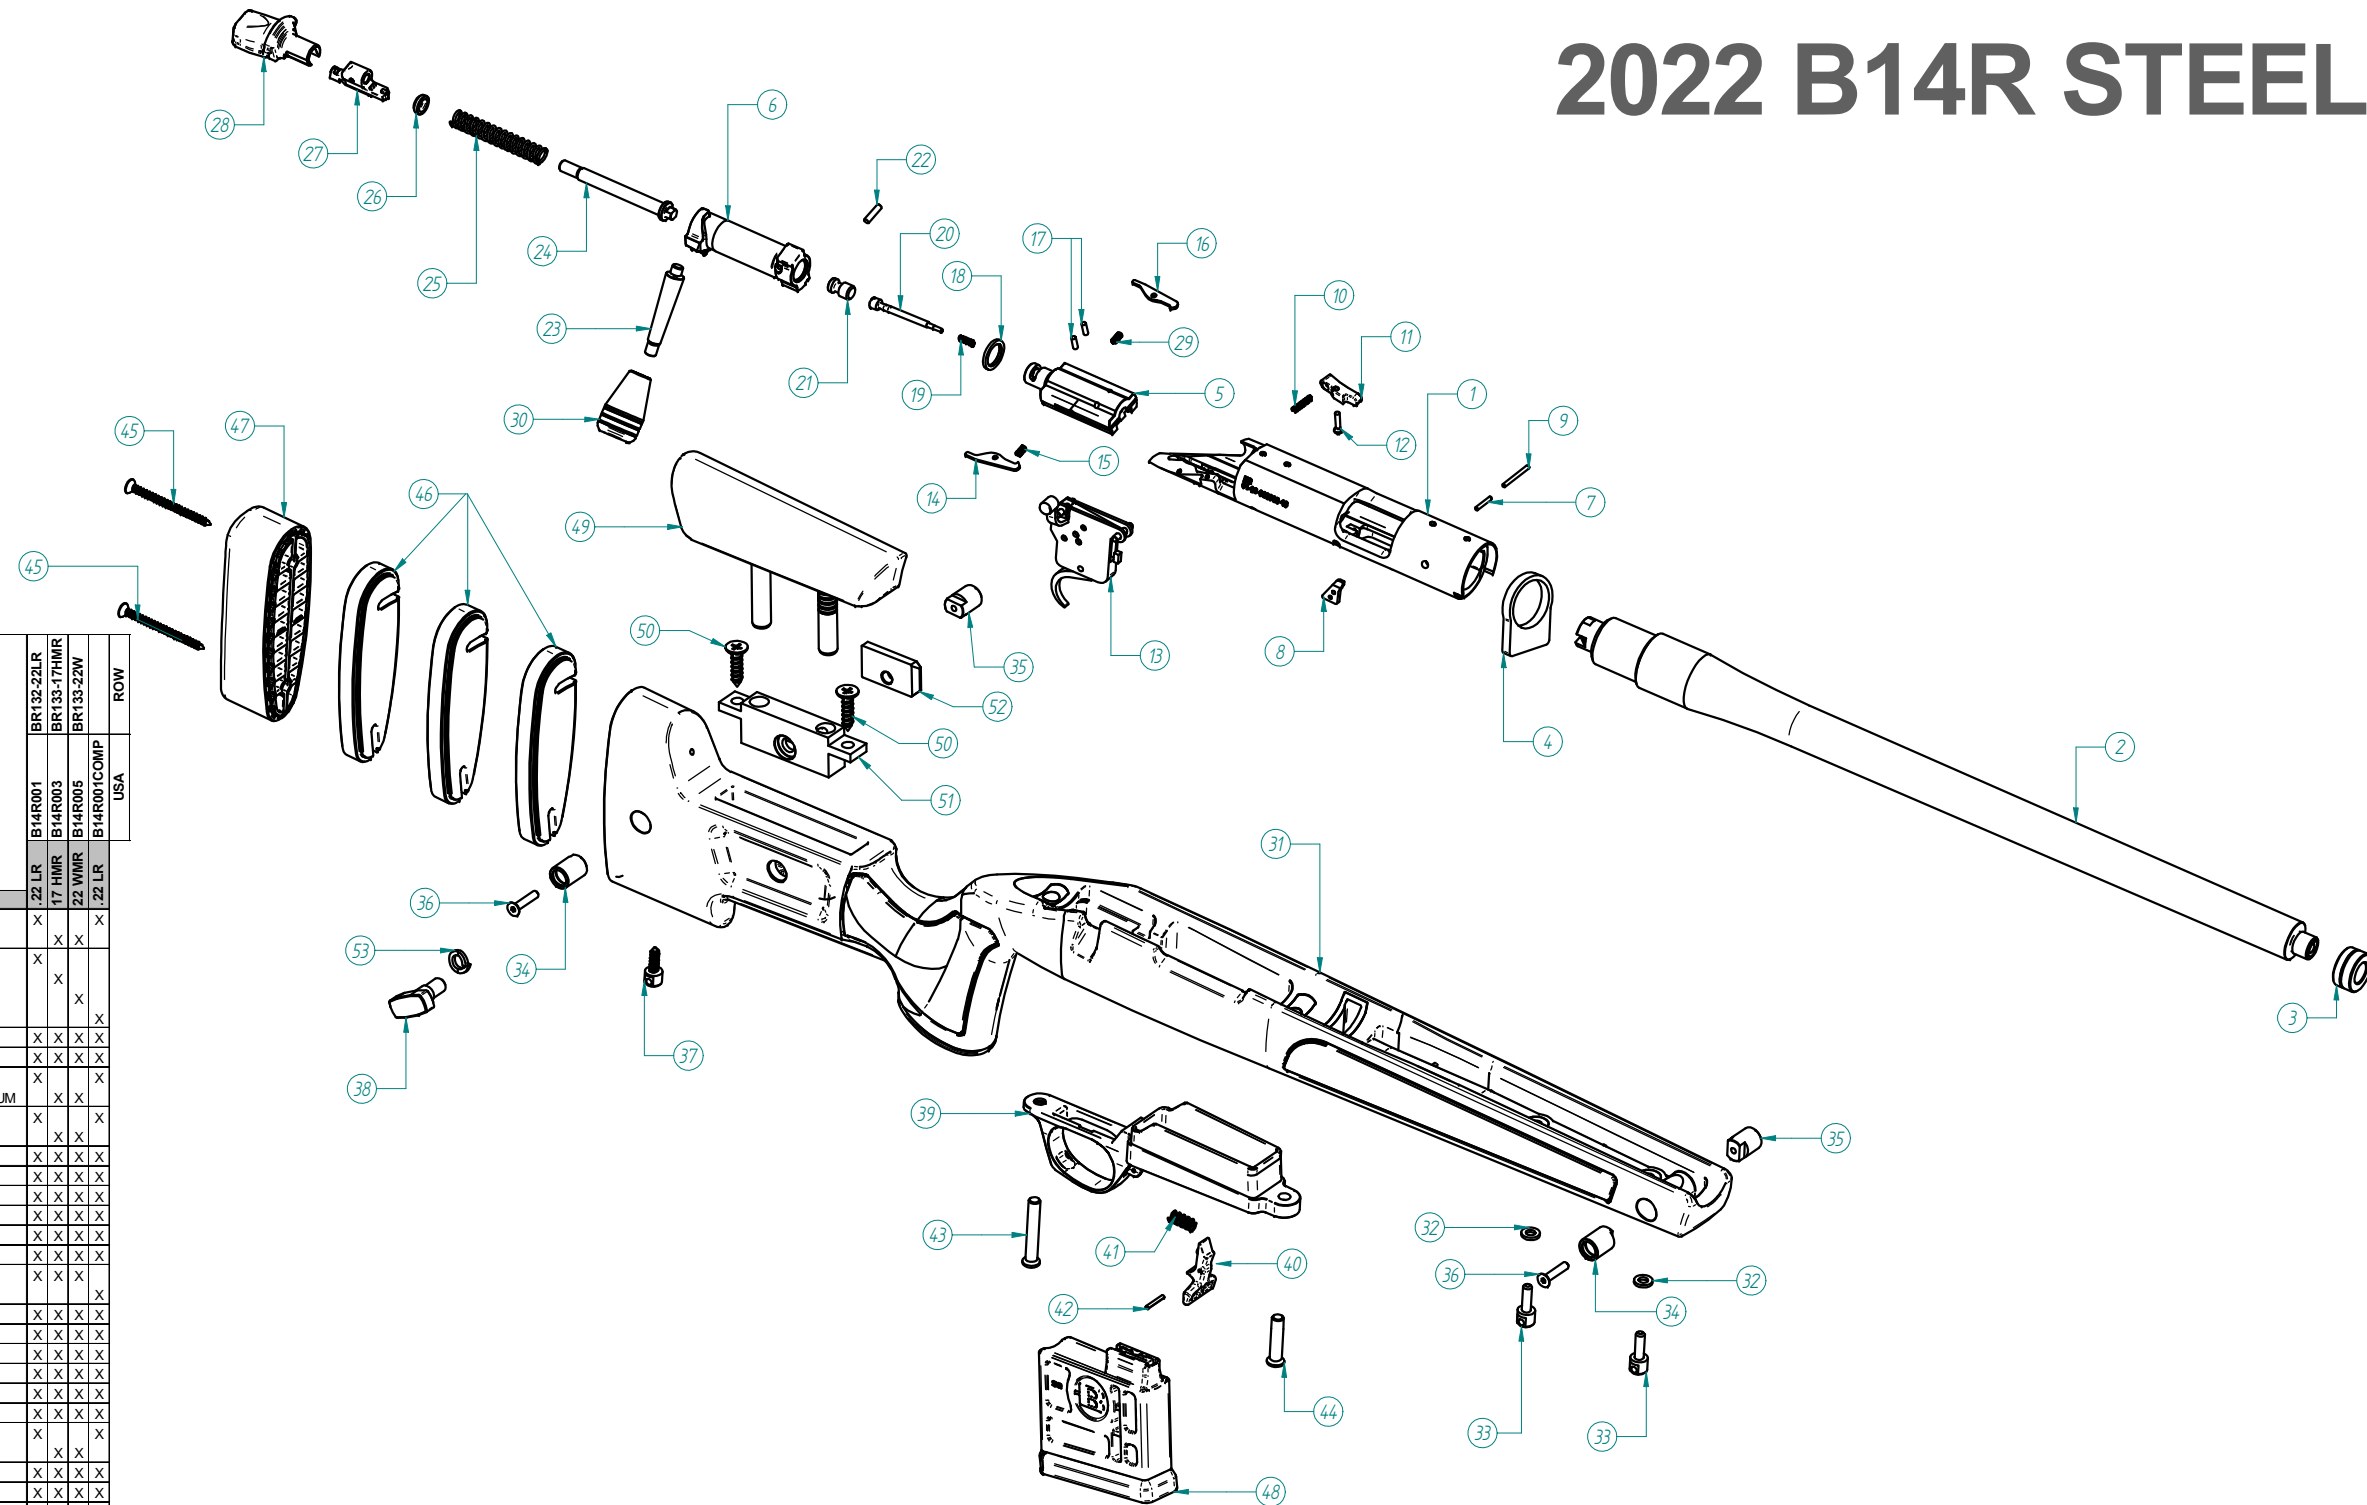

2022 B14R STEEL

BERGARA

	BR132-22LR	BR133-17HMR	BR133-22W	ROW
B14R001	X	X	X	USA
B14R003	X	X	X	
B14R005	X	X	X	
B14R007COMP	X	X	X