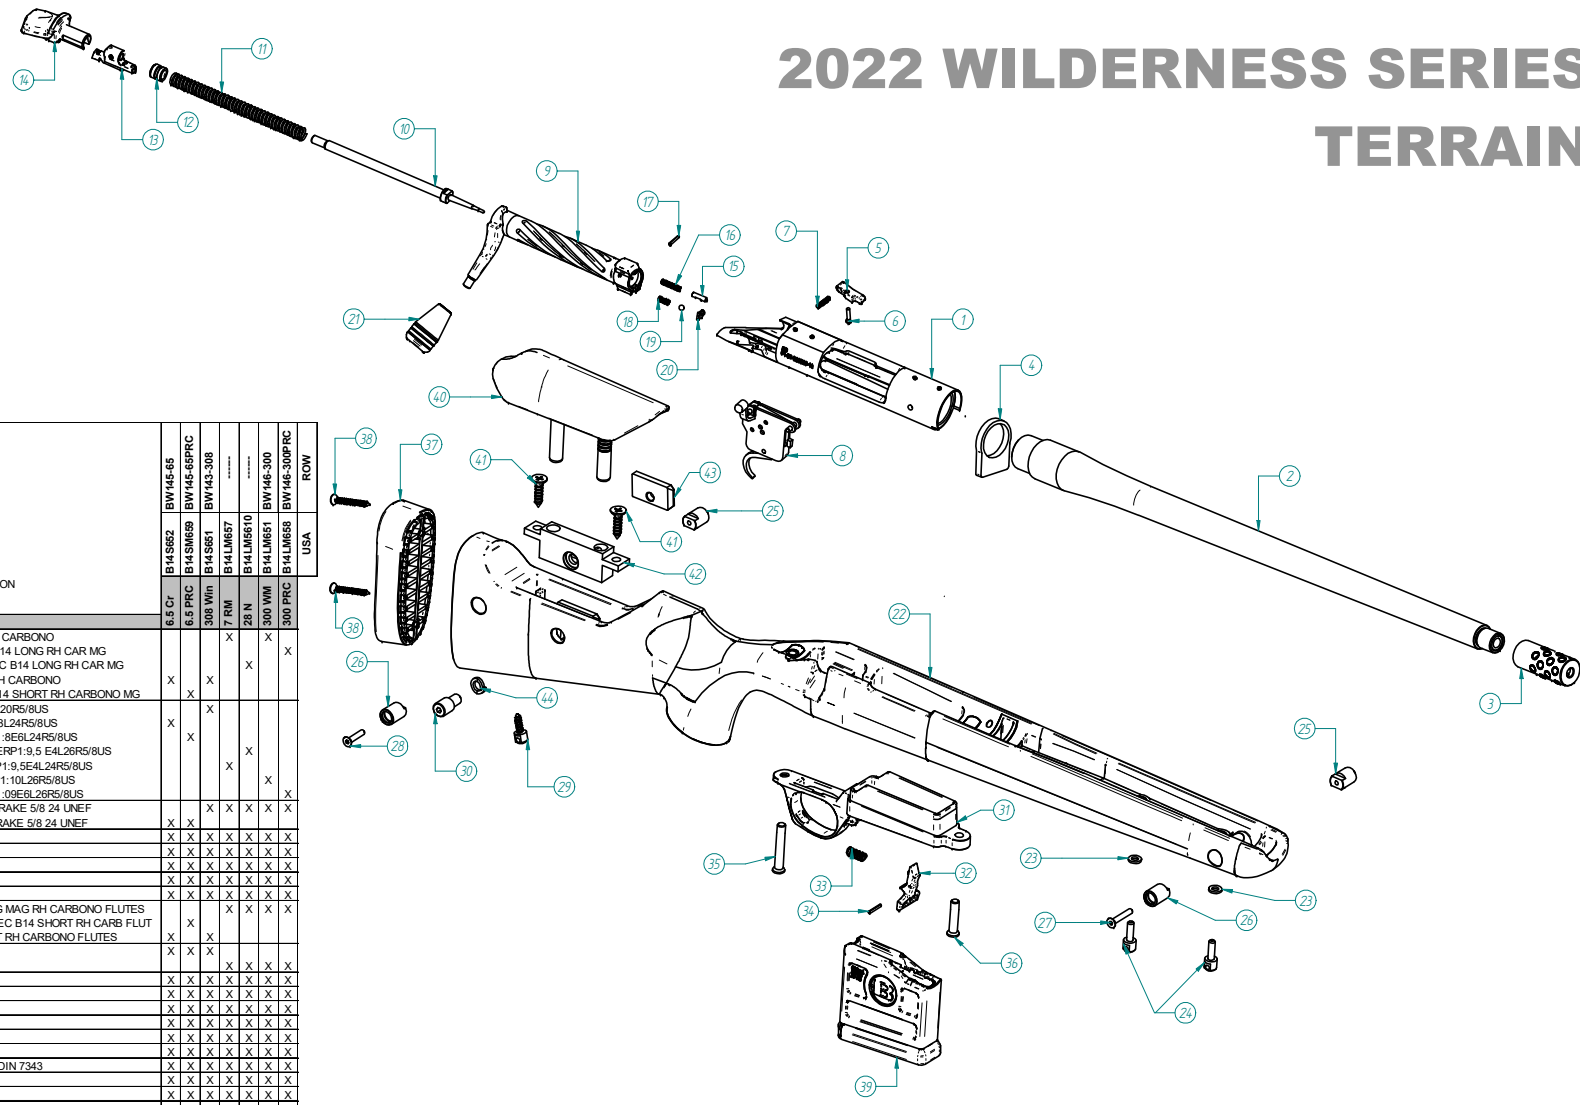

2022 WILDERNESS SERIES TERRAIN

(*) CERAKOTE = BARREL ACTION

#	DESCRIPTION	BOM ITEM	BOM DESCRIPTION	ROW						
				6.5 C7	B14S862	B14S869	B14S851	B14LM6510	300 PRC	
1	CARCASA RECEIVER	RMEB14LA01RC RMEB14LA03RC RMEB14LA04RC RMEB14SA01RC RMEB14SA03RC	32114-REC MEC B14 LONG RH CARBONO 33151MG-REC 300 PRC MEC B14 LONG RH CAR MG 33224MG- REC 28 NOSLER MEC B14 LONG RH CAR MG 31434-REC MEC B14 SHORT RH CARBONO 33150MG-REC 6,5 PRC MEC B14 SHORT RH CARBONO MG	X	X	X	X	X	X	X
2	CAÑON BARREL	TUB14311C TUB14317C TUB14763C TUB14660C TUB14761C TUB14762C	40102-S-TERRD19,1-308P1:10L20R5/8US 40111-S-TERRD19,1-65PRC_P1:REGL24R5/8US 40194-LM-TERRD19,1-28NOSLERP1:9.5 E4L26R5/8US 40181-LM-TERRD19,1-7mmRMP1:9.5E4L24R5/8US 40125-LM-TERRD19,1-300MWP1:10L26R5/8US 40125-LM-TERRD19,1-300PRCP1:09E6L26R5/8US	X	X	X	X	X	X	X
3	FRENO DE BOCA MUZZLE BRAKE	33193 33196	30 CAL D19.1 (.750) MUZZLEBRAKE 5/8 24 UNEF 65 CAL D19.1 (.750) MUZZLEBRAKE 5/8 24 UNEF	X	X	X	X	X	X	X
4	RECOIL LUG RECOIL LUG	32672C	RECOIL LUG	X	X	X	X	X	X	X
5	PALANCA RETENCION CERROJO BOLT CATCH LEVER	31411	TOPE ESCAMOTEABLE B14	X	X	X	X	X	X	X
6	TORNILLO RETENCION CERROJO BOLT CATCH SCREW	31428	PASADOR TOPE	X	X	X	X	X	X	X
7	MUELLE RETENCION CERROJO BOLT CATCH SPRING	31585	MUELLE DE TOPE DE BOLT	X	X	X	X	X	X	X
8	DISPARADOR TRIGGER	32800	BERGARA TRIGGER	X	X	X	X	X	X	X
9	CUERPO CERROJO BOLT BODY	CMEB14LM01RCF CMEB14SM01RCF CMEB14SA01RCF	33102BF- BOLT MEC B14 LONG MAG RH CARBONO FLUTES 33100BF-BOLT MAG 6.5PRC MEC B14 SHORT RH CARB FLUT 33100F- BOLT MEC B14 SHORT RH CARBONO FLUTES	X	X	X	X	X	X	X
10	PERCUTOR FIRING PIN	33101 33103	PERCUTOR B14 CORTO 2018 PERCUTOR B14 LARGO 2018	X	X	X	X	X	X	X
11	MUELLE PERCUTOR FIRING PIN SPRING	32993	MUELLE PERCUTOR B14	X	X	X	X	X	X	X
12	CASQUILLO DEL PERCUTOR FIRING PIN BUSHING	32994	CORREDERA	X	X	X	X	X	X	X
13	ENGANCHE DEL PERCUTOR FIRING PIN LOCK	31432D	COCKING PIECE DISP REM	X	X	X	X	X	X	X
14	CUBIERTA DEL PERCUTOR FIRING PIN SHROUD	32995	CAPUCHON MM	X	X	X	X	X	X	X
15	EXPULSOR EJECTOR	31450	EJECTOR PIN	X	X	X	X	X	X	X
16	MUELLE EMPUJE EJECTOR PLUNGER SPRING	31451	EJECTOR SPRING	X	X	X	X	X	X	X
17	PASADOR EMPUJE EJECTOR PIN	31587	PASADOR ESPIRAL DE 2 x 12 DIN 7343	X	X	X	X	X	X	X
18	MUELLE EXTRACTOR EXTRACTOR SPRING	32197	EXTRACTOR SPRING	X	X	X	X	X	X	X
19	BOLA DE EXTRACTOR EXTRACTOR BALL	32196	BOLA	X	X	X	X	X	X	X
20	EXTRACTOR	32198 32198B	STANDARD EXTRACTOR MAGNUM EXTRACTOR	X	X	X	X	X	X	X
21	POMO DEL CERROJO BOLT KNOB	32506	KNOB	X	X	X	X	X	X	X
22	CULATA STOCK	33148SRM 33148LRM	CULATA TERRAIN WILDERNESS SA RIGHT CULATA TERRAIN WILDERNESS LA RIGHT	X	X	X	X	X	X	X
23	ARANDELA DE PLASTICO PLASTIC WASHER	32576	ARANDELA DE NYLON NEGRO 5.3	X	X	X	X	X	X	X
24	ROTULA PORTACORREAS DEL FRONT SLING SWIVEL	32497	SWIVEL STUD - UN	X	X	X	X	X	X	X
25	SOPORTE PORTACORR. DCH. RIGHT SLING SWIVEL	32475	FLUSH CUP - THREADED	X	X	X	X	X	X	X
26	SOPORTE PORTACORR. TRAS. LEFT SLING SWIVEL	32474	FLUSH CUP - RIVETED	X	X	X	X	X	X	X
27	SOPORTE PORTACORR. DEL. FRONT SLING SWIVEL SCREW	32883	FLUSH CUP SCREW - FRONT	X	X	X	X	X	X	X
28	TORNILLO SUECC SOPORTES REAR SLING SWIVEL SCREW	32476	FLUSH CUP SCREW - FRONT	X	X	X	X	X	X	X
29	ROTULA PORTACORREAS TRAS. REAL SLING SWIVEL	29116	BACK SCREW	X	X	X	X	X	X	X
30	TORNILLO REG. CARRILLERA CHECK PIECE REGULATION SCREW	32999 32483	KNOB TERRAIN TRIGGER GUARD	X	X	X	X	X	X	X
31	GUARDAMONTES TRIGGER GUARD	32557 32880	TRIGGER GUARD - LONG VERSION TRIGGER GUARD - LONG (3.175) VERSION	X	X	X	X	X	X	X
32	PALANCA CARGADOR LEVER	32494	LEVER	X	X	X	X	X	X	X
33	MUELLE PALANCA CARGADOR LEVER SPRING	32496	SPRING FOR MAGAZINE LEVER	X	X	X	X	X	X	X
34	PASADOR PALANCA CARGADOR LEVER PIN	29957	PASADOR ESPIRAL DE 2 x 14 DIN 7343	X	X	X	X	X	X	X
35	TORNILLO TRASERO CULATA STOCK REAR SCREW	31422	TORNILLO ALLEN TRASERO CL12	X	X	X	X	X	X	X
36	TORNILLO DELANTERO CULATA STOCK FRONT SCREW	31422B	TORNILLO ALLEN DELANTERO CL12	X	X	X	X	X	X	X
37	CANTONERA RECOIL PAD	33163	CANTONERA CULATA TERRAIN	X	X	X	X	X	X	X
38	TRAFONDO CANTONERA RECOIL PAD SCREW	32489B 32520	SCREW - 35mm 5 ROUND MAG - SHORT - AICS COMPATIBLE	X	X	X	X	X	X	X
39	CARGADOR MAGAZINE	33153 33157	AICS COMPATIBLE LONG 5 ROUND MAG (00100-0023) 300PRC 300WM SSSS MAGAZ	X	X	X	X	X	X	X
40	CARRILLERA CHECK PIECE	33149MA	CARRILLERA TERRAIN WILDERNESS	X	X	X	X	X	X	X
41	TRAFONDO SUECCION BASE SUPPORT SCREW	32469	SCREW FOR CHECK PIECE GUIDE	X	X	X	X	X	X	X
42	BASE GUIA CARRILLERA SUPPORT FOR THE GUIDE	32510	FRONT BASE	X	X	X	X	X	X	X
43	TUERCA FIJACION CARRILLERA CHECK PIECE REGULATION NUT	32524	NUT	X	X	X	X	X	X	X
44	ARANDELA DE PRESION FIXING WASHER	33130	ARANDELA DE PRESION 8 DIN 7980 (GROWER)	X	X	X	X	X	X	X
*		H234	CERAKOTE H-234 SNIPER GREY	X	X	X	X	X	X	X